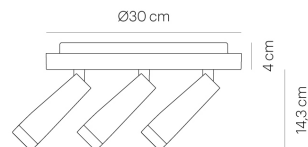

CLEAR SPOT TRIO 30 white/white
CCL03-3

warmDIM

TECHNICAL SPECIFICATIONS

Lamp holder	LED
Mounting method	ceiling-mounted (surface)
warmDIM	Yes
Light emission	direct
Light distribution	symmetric
Luminaire luminous flux	3x 330 lm
Colour temperature	2700-2200 K
Colour rendering index (CRI)	> 90
White impression	warm white
Basic material	aluminium
Rated voltage (range)	220-240 V / 120 V
Power frequency	50/60 Hz
Power consumption (maximum)	3x 11 W
Surface	powder-coated
Type of lamp control gear	Driver
Ballast included	Yes
Protection class	I
Connection cable (number of cores)	3
Number of lampheads	3
Energy efficiency	A-A++
Dimmable	Yes
Type of Dimmer	phase rotary dimmer
Height	183 mm
Outer diameter	300 mm
Head adjustable	Yes
lamphead is rotatable	Yes
	powder-coated aluminium