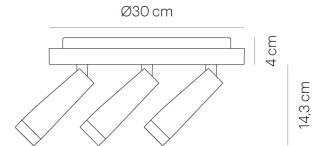

CLEAR SPOT TRIO 30 black/black

warmDIM

CCL03-1

TECHNICAL SPECIFICATIONS

Lamp holder	LED
Mounting method	ceiling-mounted (surface)
warmDIM	Yes
Light emission	direct
Light distribution	symmetric
Luminaire luminous flux	3x 240 lm
Colour temperature	2700-2200 K
Colour rendering index (CRI)	> 90
White impression	warm white
Basic material	aluminium
Rated voltage (range)	220-240 V / 120 V
Power frequency	50/60 Hz
Power consumption (maximum)	3x 11 W
Surface	powder-coated
Type of lamp control gear	Driver
Ballast included	Yes
Protection class	I
Connection cable (number of cores)	3
Number of lampheads	3
Energy efficiency	A-A++
Dimmable	Yes
Type of Dimmer	phase rotary dimmer
Height	183 mm
Outer diameter	300 mm
Head adjustable	Yes
lamphead is rotatable	Yes
	powder-coated
	aluminium