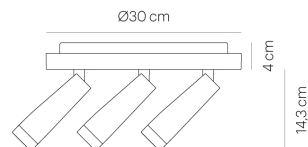

**CLEAR SPOT TRIO 30** alu pol/glow  
CCL03-0

warmDIM

**TECHNICAL SPECIFICATIONS**

Lamp holder	LED
Mounting method	ceiling-mounted (surface)
warmDIM	Yes
Light emission	direct
Light distribution	symmetric
Luminaire luminous flux	3x 420 lm
Colour temperature	2700-2200 K
Colour rendering index (CRI)	> 90
White impression	warm white
Basic material	aluminium
Rated voltage (range)	220-240 V / 120 V
Power frequency	50/60 Hz
Power consumption (maximum)	3x 11 W
Surface	polished
Type of lamp control gear	Driver
Ballast included	Yes
Protection class	I
Connection cable (number of cores)	3
Number of lampheads	3
Energy efficiency	A-A++
Dimmable	Yes
Type of Dimmer	phase rotary dimmer
Height	183 mm
Outer diameter	300 mm
Head adjustable	Yes
lamphead is rotatable	Yes
	polished
	aluminium