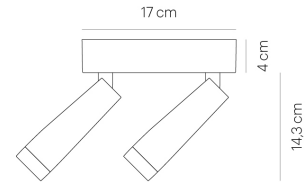

**CLEAR SPOT DUO 17x17 white/white**  
CCL02-3

warmDIM

**TECHNICAL SPECIFICATIONS**

Lamp holder	LED
Mounting method	ceiling-mounted (surface)
warmDIM	Yes
Light emission	direct
Light distribution	symmetric
Luminaire luminous flux	2x 330 lm
Colour temperature	2700-2200 K
Colour rendering index (CRI)	> 90
White impression	warm white
Basic material	aluminium
Rated voltage (range)	220-240 V / 120 V
Power frequency	50/60 Hz
Power consumption (maximum)	2x 11 W
Surface	powder-coated
Type of lamp control gear	Driver
Ballast included	Yes
Protection class	I
Connection cable (number of cores)	3
Number of lampheads	2
Energy efficiency	A-A++
Dimmable	Yes
Type of Dimmer	phase rotary dimmer
Width	170 mm
Head adjustable	Yes
Height/Depth	184/170 mm
lamphead is rotatable	Yes
	powder-coated
	aluminium