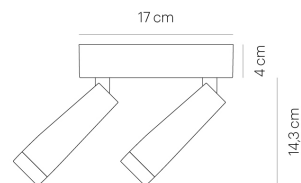

CLEAR SPOT DUO 17x17 alu pol/glow
CCL02-0

warmDIM

TECHNICAL SPECIFICATIONS

Lamp holder	LED
Mounting method	ceiling-mounted (surface)
warmDIM	Yes
Light emission	direct
Light distribution	symmetric
Luminaire luminous flux	2x 420 lm
Colour temperature	2700-2200 K
Colour rendering index (CRI)	> 90
White impression	warm white
Basic material	aluminium
Rated voltage (range)	220-240 V / 120 V
Power frequency	50/60 Hz
Power consumption (maximum)	2x 11 W
Surface	polished
Type of lamp control gear	Driver
Ballast included	Yes
Protection class	I
Connection cable (number of cores)	3
Number of lampheads	2
Energy efficiency	A-A++
Dimmable	Yes
Type of Dimmer	phase rotary dimmer
Width	170 mm
Head adjustable	Yes
Height/Depth	184/170 mm
lamphead is rotatable	Yes
	polished
	aluminium