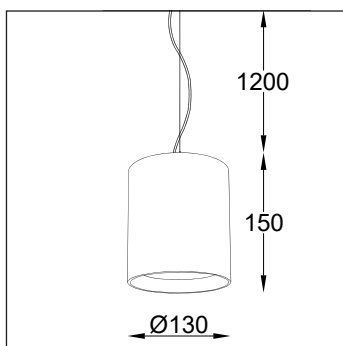

IP rating/ Schutzgrad: IP44

- .XX | Fixture colour – e.g. 01
Farbe der Leuchte – z.B. 01
- .YYY | LED type, standard: 830; 840; 930; 940;
Typ der LED: 830; 840; 930; 940;

TALIS 3

30.0301.XX.YYY	LED	1750lm	20W	CRI>90	MEDIUM - 23°
30.0302.XX.YYY	LED	1750lm	20W	CRI>90	FLOOD - 35°
30.0303.XX.YYY	LED	1750lm	20W	CRI>90	WIDE FLOOD - 58°
30.0311.XX.YYY	LED	2550lm	30W	CRI>90	MEDIUM - 23°
30.0312.XX.YYY	LED	2550lm	30W	CRI>90	FLOOD - 35°
30.0313.XX.YYY	LED	2550lm	30W	CRI>90	WIDE FLOOD - 58°