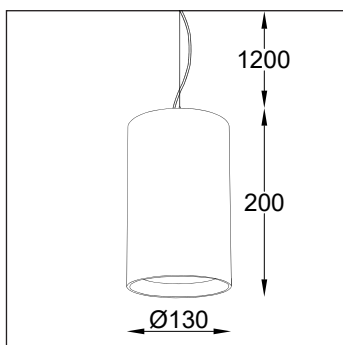

TALIS 3 DALI

30.0321.XX.YYY	LED	1750lm	13W	CRI>90	MEDIUM - 23°
30.0322.XX.YYY	LED	1750lm	13W	CRI>90	FLOOD - 35°
30.0323.XX.YYY	LED	1750lm	13W	CRI>90	WIDE FLOOD - 58°
30.0331.XX.YYY	LED	2550lm	20W	CRI>90	MEDIUM - 23°
30.0332.XX.YYY	LED	2550lm	20W	CRI>90	FLOOD - 35°
30.0333.XX.YYY	LED	2550lm	20W	CRI>90	WIDE FLOOD - 58°