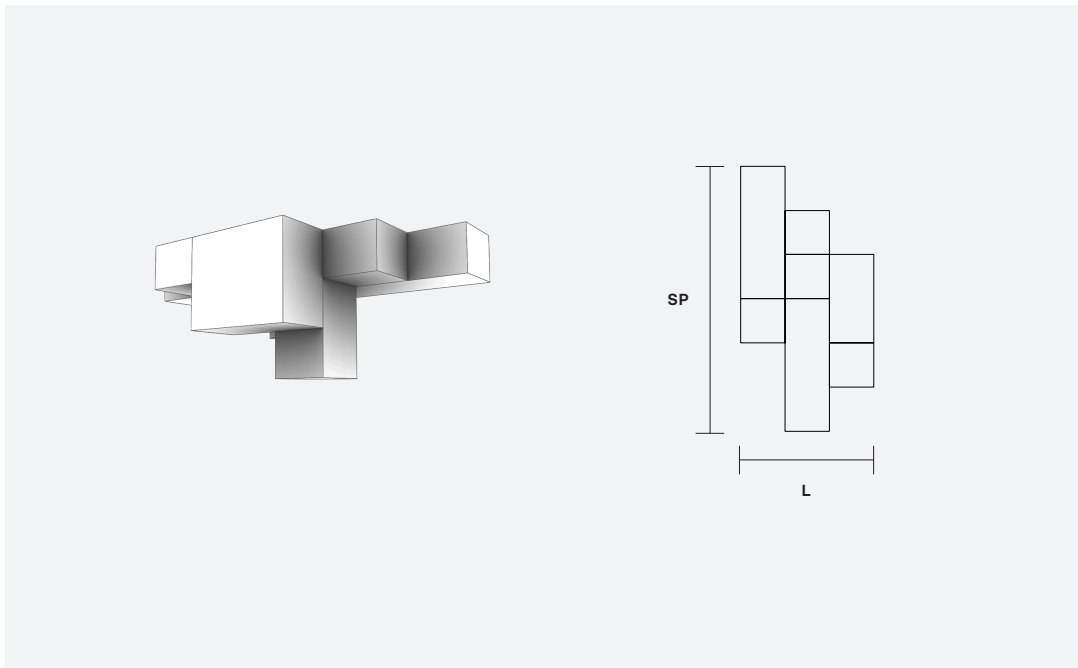

FINISHING

G04

TRANSPARENT PENDANTS

TR

COLOURED PENDANTS

SA

VI

GR

AM

RE

SM

* "UL" logo refers to articles which can be modified with UL-compliant components. The "UL" listing mark stands for tested and evaluated product to recognized us safety standards.