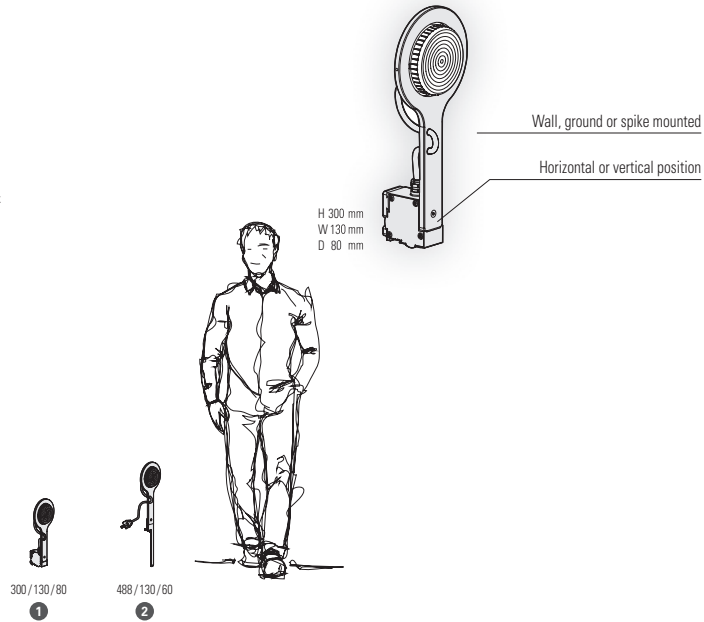

Picto

IP44 (model 1)
IP65 (model 2)
Class 2

Aluminium or clear PMMA body
Clear polycarbonate diffuser

SOURCE

GX53 - 9W max   Ø 75 mm - H 26 mm max

MODELS

height / width / depth

REFERENCES

Replace **•••** with the colour code / replace **(•)** with the country's electrical plug code

MODELS	ALUMINIUM BODY GX53	CLEAR PMMA BODY GX53
1	146 001 •••	146 002 605
2	146 003 •••(•)	

COLOURS CODES

Replace **•••** with the colour code ↴

	RAL 7021 BLACK GREY 107		RAL 3020 TRAFFIC RED 056
	RAL 7044 SILK GREY 105		RAL 2004 PURE ORANGE 014
	RAL 5011 STEEL BLUE 065		RAL 6018 YELLOW GREEN 015
	OLD RUSTIC 046		

Other colours on request

PLUGS CODES

Except for French plugs, replace **(•)** with the country's plug code ↴

	SCHUKO PLUG SK type F	UK PLUG UK type G	SWISS PLUG CH type J

MOUNTING