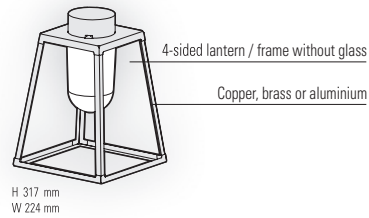

Lampio

IP65 (lantern)
Class 2
Class 1 (models 7, 8)

Aluminium or tinted lacquered brass or patinated lacquered copper
Cup, rod, brackets and poles: black grey 107 (RAL 7021)
Clear or frosted glass diffuser

SOURCE

E27 - 52W max Ø66 mm - H 150 mm max

E27 (2450 lm)
Real light output / frosted - 1558 lm
Real light output / clear - 1673 lm