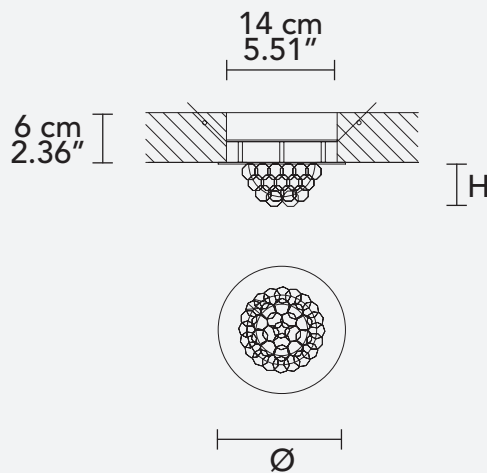

H 5 cm / 1.97"
Ø 16 cm / 4.72"

DOWN LED x 3 W CRI>80
3000 K - 450 lm

Not dimmable

WH-M