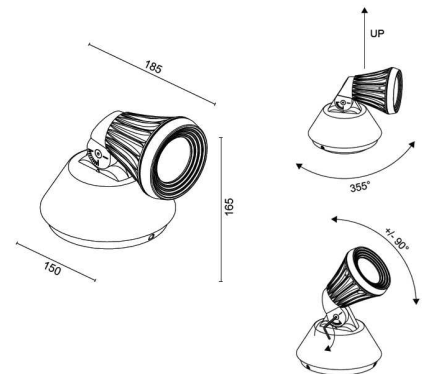

#### DEVICE SPECIFICATIONS

**Installation Type:** Wall Ceiling, Ground fixing

**IP:** 65

**IK:** 07

**GWT:** 960°C

**Body:** Die-cast aluminium alloy EN AB 46100

**Box:** Polycarbonate (PC) gw7T60 UV

**Frame:** Die-cast aluminium alloy EN AB46100

**Header:** NA

**Display:** Tempered Extraclear Glass 4mm

**Seals:** OR NBR rubber-EPDM rubber (Base)-Silicone Rubber (Glass)

**Screws:** Stainless steel Cat.V2

**Sink:** Extruded Aluminium Alloy AW6060

**Painting:** Anti-corrosive UV stabilised polyester powder

**Sizes:** H 165 x L 185 x W 150

**Net Weight KG:** 1,08 kg