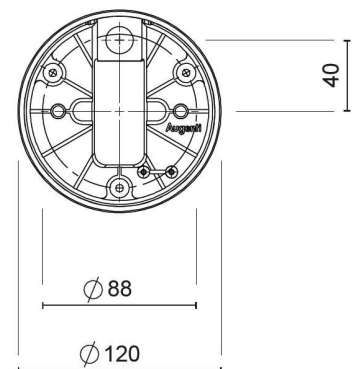

Vega 2700W/WC35.WB

Spotlights - Adjustable spotlight

Adjustable luminaire, suitable for wall, ceiling or ground installation as a stand-alone floodlight or with stand support. Equipped with secondary optics for different distributions of the light, it is composed of an insulated base in PC, allowing the luminaire to be installed directly on the ground, without the risk of oxidation phenomena. All versions have an integrated quick rotation/adjustment system on the horizontal plane using a toothed ring, without the need for any tools. Available with monochrome LED version, with built-in driver, or even RGBW and Tunable White, (with remote control).

DEVICE SPECIFICATIONS

Installation Type: Wall Ceiling, Ground fixing

IP: 65

IK: 07

GWT: 960°C

Body: Die-cast aluminium alloy EN AB 46100

Box: Polycarbonate (PC) gw7T60 UV

Frame: Die-cast aluminium alloy EN AB46100

Header: NA

Display: Tempered Extraclear Glass 4mm

Seals: OR NBR rubber-EPDM rubber (Base)-Silicone Rubber (Glass)

Screws: Stainless steel Cat.V2

Sink: Extruded Aluminium Alloy AW6060

Painting: Anti-corrosive UV stabilised polyester powder

Sizes: H 165 x L 185 x W 150

Net Weight KG: 1,08 kg

ELECTRICAL SPECIFICATIONS

Driver/Supply: NA

Dimming: NA

Wiring: Single insulation wires type H05V-Internal Terminal Block

Power in W: 14W

AC Input: 220-240V/50-60Hz

Power Factor: 0.95

Output CC/VV: 350mA

Insulation Class: II

Absorbed Power/W: 14W

TA Exercise: 25°C

Energetic Class: A++