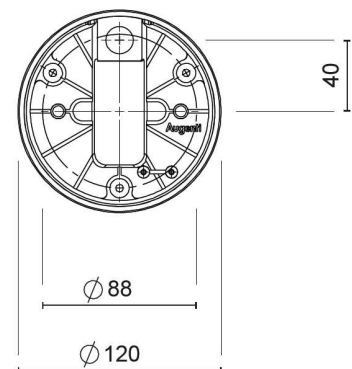

DEVICE SPECIFICATIONS

Installation Type: Wall Ceiling, Ground fixing

IP: 65

IK: 07

GWT: 960°C

Body: Die-cast aluminium alloy EN AB 46100

Box: Polycarbonate (PC) gw7T60 UV

Frame: Die-cast aluminium alloy EN AB46100

Sizes: H 165 x L 185 x W 150

Net Weight KG: 1,08 kg

ELECTRICAL SPECIFICATIONS

Driver/Supply: NA

Dimming: NA

Wiring: Single insulation wires type H05V-Internal Terminal Block

Power in W: 14W

AC Input: 220-240V/50-60Hz

Power Factor: 0.95

Output CC/VV: 350mA

Insulation Class: II

Absorbed Power/W: 14W

TA Exercise: 25°C

Energetic Class: A++

OPTICAL SPECIFICATIONS

Source: COB LES11 Driver Inc.

Beam Opening: 29°

AVAILABLE COLOURS

| | Color | Cod. |
|-----------------------------------------------------------------------------------|----------------------|-------------|
|  | Bianco RAL 9016 | 00 |
|  | Black RAL 9005 | 01 |
|  | Bianco Puro RAL 9010 | 10 |
|  | Bronze | 24 |
|  | Rust | 25 |