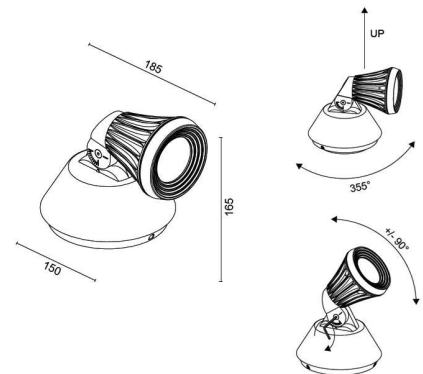

Vega 2700W/WC35.MB

Spotlights - Adjustable spotlight

Adjustable luminaire, suitable for wall, ceiling or ground installation as a stand-alone floodlight or with stand support. Equipped with secondary optics for different distributions of the light, it is composed of an insulated base in PC, allowing the luminaire to be installed directly on the ground, without the risk of oxidation phenomena. All versions have an integrated quick rotation/adjustment system on the horizontal plane using a toothed ring, without the need for any tools. Available with monochrome LED version, with built-in driver, or even RGBW and Tunable White, (with remote control).

DEVICE SPECIFICATIONS

Installation Type: Wall Ceiling, Ground fixing

IP: 65

IK: 07

GWT: 960°C

Body: Die-cast aluminium alloy EN AB 46100

Box: Polycarbonate (PC) gw7T60 UV

Frame: Die-cast aluminium alloy EN AB46100

Header: NA

Display: Tempered Extraclear Glass 4mm

Seals: OR NBR rubber-EPDM rubber (Base)-Silicone Rubber (Glass)

Screws: Stainless steel Cat.V2

Sink: Extruded Aluminium Alloy AW6060

Painting: Anti-corrosive UV stabilised polyester powder

Sizes: H 165 x L 185 x W 150

Net Weight KG: 1,08 kg

ELECTRICAL SPECIFICATIONS

Driver/Supply: NA

Dimming: NA

Wiring: Single insulation wires type H05V-Internal Terminal Block

Power in W: 14W

AC Input: 220-240V/50-60Hz