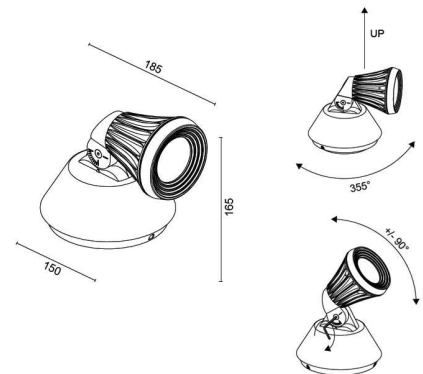

Vega 2700W/RCRC.NB

Spotlights - Adjustable spotlight

Adjustable luminaire, suitable for wall, ceiling or ground installation as a stand-alone floodlight or with stand support. Equipped with secondary optics for different distributions of the light, it is composed of an insulated base in PC, allowing the luminaire to be installed directly on the ground, without the risk of oxidation phenomena. All versions have an integrated quick rotation/adjustment system on the horizontal plane using a toothed ring, without the need for any tools. Available with monochrome LED version, with built-in driver, or even RGBW and Tunable White, (with remote control).

DEVICE SPECIFICATIONS

Installation Type: Wall Ceiling, Ground fixing

IP: 65

IK: 07

GWT: 960°C

Body: Die-cast aluminium alloy EN AB 46100

Box: Polycarbonate (PC) gw7T60 UV

Frame: Die-cast aluminium alloy EN AB46100

Header: NA

Display: Tempered Extraclear Glass 4mm

Seals: OR NBR rubber-EPDM rubber (Base)-Silicone Rubber (Glass)

Screws: Stainless steel Cat.V2

Sink: Extruded Aluminium Alloy AW6060

Painting: Anti-corrosive UV stabilised polyester powder

Sizes: H 165 x L 185 x W 150

ELECTRICAL SPECIFICATIONS

Driver/Supply: NA

Dimming: NA

Wiring: Single insulation wires type H05V-Internal Terminal Block

Power in W: 5W

AC Input: 220-240V/50-60Hz

Insulation Class: III