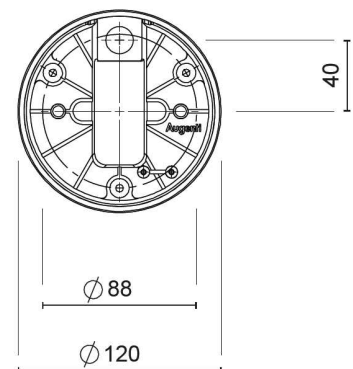

OPTICAL SPECIFICATIONS

Source: MULTICHIP RGBW

CRI: >80

Source Flow: 280lm

Devices Flow: 188lm

Appliance Efficiency=lm/W: 37.6lm/W

LOR: 67.4%

Optical Type: Internal PC Metalized Reflector

Optical Distribution: Spot

Beam Opening: 10°

AVAILABLE COLOURS