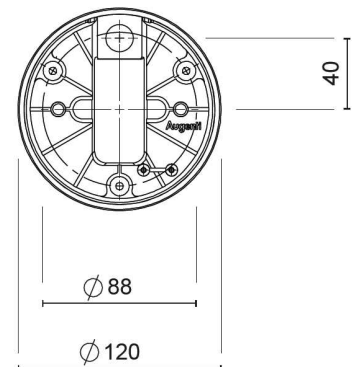

OPTICAL SPECIFICATIONS

Source: MULTICHIP RGBW

CRI: >80

Source Flow: 280lm

Devices Flow: 188lm

Appliance Efficiency=lm/W: 37.6lm/W

LOR: 67.4%

Optical Type: Internal PC Metalized Reflector

Optical Distribution: Flood

Beam Opening: 25°

AVAILABLE COLOURS