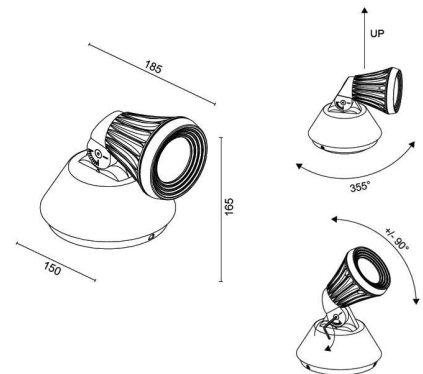

Vega 2700W/RCRC.MB

Spotlights - Adjustable spotlight

Adjustable luminaire, suitable for wall, ceiling or ground installation as a stand-alone floodlight or with stand support. Equipped with secondary optics for different distributions of the light, it is composed of an insulated base in PC, allowing the luminaire to be installed directly on the ground, without the risk of oxidation phenomena. All versions have an integrated quick rotation/adjustment system on the horizontal plane using a toothed ring, without the need for any tools. Available with monochrome LED version, with built-in driver, or even RGBW and Tunable White, (with remote control).

DEVICE SPECIFICATIONS

Installation Type: Wall Ceiling, Ground fixing

IP: 65

IK: 07

GWT: 960°C

Body: Die-cast aluminium alloy EN AB 46100

Box: Polycarbonate (PC) gw7T60 UV

Frame: Die-cast aluminium alloy EN AB46100

Header: NA

Display: Tempered Extraclear Glass 4mm

Seals: OR NBR rubber-EPDM rubber (Base)-Silicone Rubber (Glass)

Screws: Stainless steel Cat.V2

Sink: Extruded Aluminium Alloy AW6060

Painting: Anti-corrosive UV stabilised polyester powder

Sizes: H 165 x L 185 x W 150

ELECTRICAL SPECIFICATIONS

Driver/Supply: NA

Dimming: NA

Wiring: Single insulation wires type H05V-Internal Terminal Block

Power in W: 5W

AC Input: 220-240V/50-60Hz

Insulation Class: III