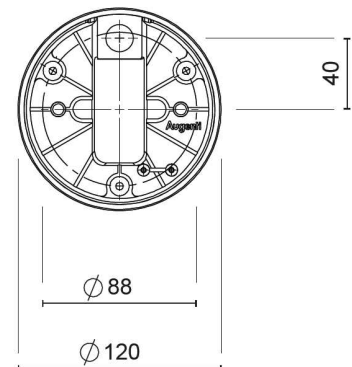

Vega 2700W/NCAC.WB

Spotlights - Adjustable spotlight

Adjustable luminaire, suitable for wall, ceiling or ground installation as a stand-alone floodlight or with stand support. Equipped with secondary optics for different distributions of the light, it is composed of an insulated base in PC, allowing the luminaire to be installed directly on the ground, without the risk of oxidation phenomena. All versions have an integrated quick rotation/adjustment system on the horizontal plane using a toothed ring, without the need for any tools. Available with monochrome LED version, with built-in driver, or even RGBW and Tunable White, (with remote control).

DEVICE SPECIFICATIONS

Installation Type: Wall Ceiling, Ground fixing

IP: 65

IK: 07

GWT: 960°C

Body: Die-cast aluminium alloy EN AB 46100

Box: Polycarbonate (PC) gw7T60 UV

Frame: Die-cast aluminium alloy EN AB46100

Header: NA

Display: Tempered Extraclear Glass 4mm

Seals: OR NBR rubber-EPDM rubber (Base)-Silicone Rubber (Glass)

Screws: Stainless steel Cat.V2

Sink: Extruded Aluminium Alloy AW6060

Painting: Anti-corrosive UV stabilised polyester powder

Sizes: H 165 x L 185 x W 150

ELECTRICAL SPECIFICATIONS

Driver/Supply: NA

Dimming: NA

Wiring: Single insulation wires type H05V-Internal Terminal Block

Power in W: 8W

AC Input: 220-240V/50-60Hz

Power Factor: 0.92

Insulation Class: I

Absorbed Power/W: 8W

TA Exercise: 25°C

Energetic Class: A++