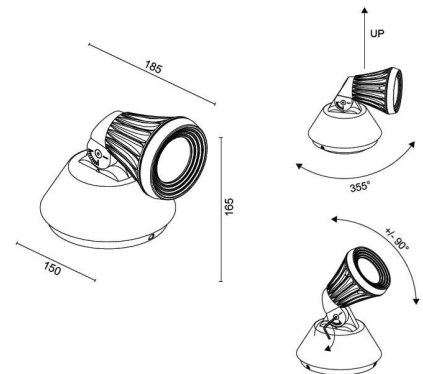

Vega 2700W/NCAC.WB

Spotlights - Adjustable spotlight

Adjustable luminaire, suitable for wall, ceiling or ground installation as a stand-alone floodlight or with stand support. Equipped with secondary optics for different distributions of the light, it is composed of an insulated base in PC, allowing the luminaire to be installed directly on the ground, without the risk of oxidation phenomena. All versions have an integrated quick rotation/adjustment system on the horizontal plane using a toothed ring, without the need for any tools. Available with monochrome LED version, with built-in driver, or even RGBW and Tunable White, (with remote control).

DEVICE SPECIFICATIONS

Installation Type: Wall Ceiling, Ground fixing

IP: 65

IK: 07

GWT: 960°C

Body: Die-cast aluminium alloy EN AB 46100

Box: Polycarbonate (PC) gw7T60 UV

Frame: Die-cast aluminium alloy EN AB46100

Header: NA

Display: Tempered Extraclear Glass 4mm

Seals: OR NBR rubber-EPDM rubber (Base)-Silicone Rubber (Glass)

Screws: Stainless steel Cat.V2

Sink: Extruded Aluminium Alloy AW6060

Painting: Anti-corrosive UV stabilised polyester powder

Sizes: H 165 x L 185 x W 150

ELECTRICAL SPECIFICATIONS

Driver/Supply: NA

Dimming: NA

Wiring: Single insulation wires type H05V-Internal Terminal Block

Power in W: 8W

AC Input: 220-240V/50-60Hz

Power Factor: 0.92