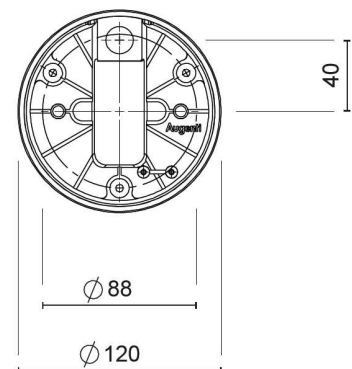

Vega 2700W/NC35.MB

Spotlights - Adjustable spotlight

Adjustable luminaire, suitable for wall, ceiling or ground installation as a stand-alone floodlight or with stand support. Equipped with secondary optics for different distributions of the light, it is composed of an insulated base in PC, allowing the luminaire to be installed directly on the ground, without the risk of oxidation phenomena. All versions have an integrated quick rotation/adjustment system on the horizontal plane using a toothed ring, without the need for any tools. Available with monochrome LED version, with built-in driver, or even RGBW and Tunable White, (with remote control).

DEVICE SPECIFICATIONS

Installation Type: Wall Ceiling, Ground fixing

IP: 65

IK: 07

GWT: 960°C

Body: Die-cast aluminium alloy EN AB 46100

Box: Polycarbonate (PC) gw7T60 UV

Frame: Die-cast aluminium alloy EN AB46100

Header: NA

Display: Tempered Extraclear Glass 4mm

Seals: OR NBR rubber-EPDM rubber (Base)-Silicone Rubber (Glass)

Screws: Stainless steel Cat.V2

Sink: Extruded Aluminium Alloy AW6060

Painting: Anti-corrosive UV stabilised polyester powder

Sizes: H 165 x L 185 x W 150

Net Weight KG: 1,08 Kg

ELECTRICAL SPECIFICATIONS

Driver/Supply: NA

Dimming: NA

Wiring: Single insulation wires type H05V-Internal Terminal Block

Power in W: 14W

AC Input: 220-240V/50-60Hz

Power Factor: 0.95

Output CC/VV: 350mA

Insulation Class: II

Absorbed Power/W: 14W

TA Exercise: 25°C

Energetic Class: A++