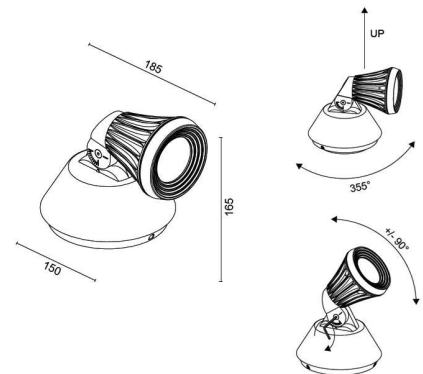

#### DEVICE SPECIFICATIONS

**Installation Type:** Wall Ceiling, Ground fixing

**IP:** 65

**IK:** 07

**GWT:** 960°C

**Body:** Die-cast aluminium alloy EN AB 46100

**Box:** Polycarbonate (PC) gw7T60 UV

**Frame:** Die-cast aluminium alloy EN AB46100

**Header:** NA

**Display:** Tempered Extraclear Glass 4mm

**Seals:** OR NBR rubber-EPDM rubber (Base)-Silicone Rubber (Glass)

**Screws:** Stainless steel Cat.V2

**Sink:** Extruded Aluminium Alloy AW6060

**Painting:** Anti-corrosive UV stabilised polyester powder

**Sizes:** H 165 x L 185 x W 150

**Net Weight KG:** 1,08 Kg