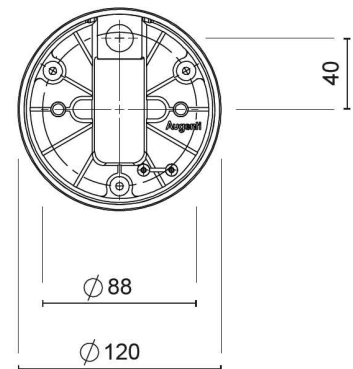

OPTICAL SPECIFICATIONS

Source: MULTICHIP RGBW

CRI: >80

Source Flow: 250lm

Devices Flow: 175lm

Appliance Efficiency=lm/W: 35lm/W

LOR: 70%

Optical Type: Internal PC Metalized Reflector

Optical Distribution: Flood

Beam Opening: 25°

AVAILABLE COLOURS