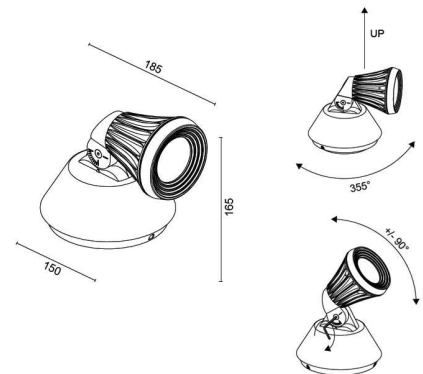

#### DEVICE SPECIFICATIONS

**Installation Type:** Wall Ceiling, Ground fixing

**IP:** 65

**IK:** 07

**GWT:** 960°C

**Body:** Die-cast aluminium alloy EN AB 46100

**Box:** Polycarbonate (PC) gw7T60 UV

**Frame:** Die-cast aluminium alloy EN AB46100

**Header:** NA

**Display:** Tempered Extraclear Glass 4mm

**Seals:** OR NBR rubber-EPDM rubber (Base)-Silicone Rubber (Glass)

**Screws:** Stainless steel Cat.V2

**Sink:** Extruded Aluminium Alloy AW6060

**Painting:** Anti-corrosive UV stabilised polyester powder

**Sizes:** H 165 x L 185 x W 150