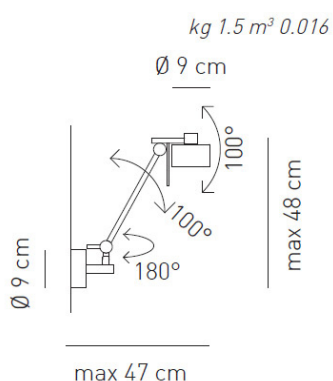

Available colors

APAX20GRXXCRG9X   CUSTOMER _____   NOTES _____

_____

NOTICE:
Luminous flux (lm) and efficacy (lm/W) for all built in LED luminaires is estimated based on nominal ratings of the LED sources.
Technical data could be subject to alteration without notice. Axo Light does not provide legal guarantee for the accuracy of this data sheet.