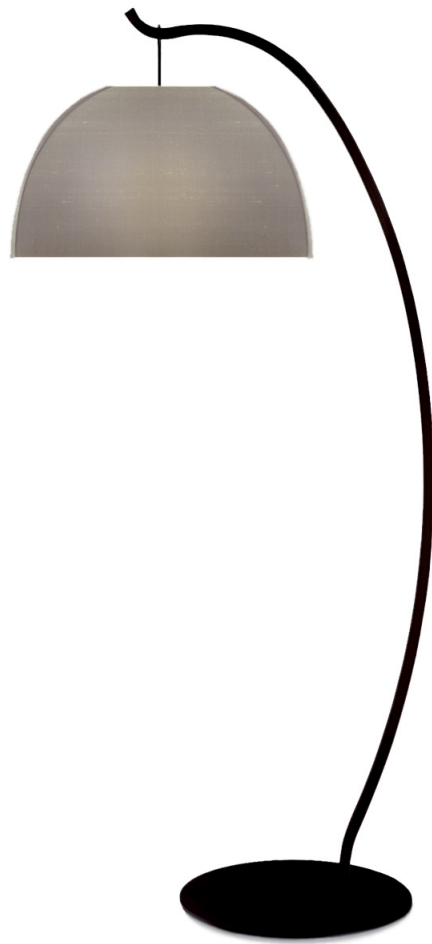

ARMANI / CASA

ALADINO

Floor Lamp

ALADINO

DESCRIPTION

Floor lamp with base and stem in Satin Black Nickel, grey or white pagoda fabric lampshade.
Like all Armani/Casa lamps, Aladino requires a power supply box (to be bought separately) to work.

MADE IN ITALY

DIMENSIONS

81 x 48 x 190 h cm - Inch 31.9 x 18.9 x 74.8 h

FINISHES

Satin Black Nickel

ALADINO

TECHNICAL INFORMATION

Base and Stem

Steel, finished with nickel.

Lamp shade

Steel frame and fabric, paired with plastic material.

Finishing and painting cycle

Metal treated with transparent nitre solvent.

Lighting system

LED.

Power supply box