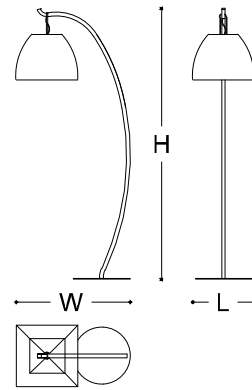

ARMANI / CASA

ALADINO

Floor Lamp

ALADINO

DESCRIPTION

Floor lamp with base and stem in Satin Black Nickel, grey or white pagoda fabric lampshade.
Like all Armani/Casa lamps, Aladino requires a power supply box (to be bought separately) to work.

MADE IN ITALY

DIMENSIONS

81 x 48 x 190 h cm - Inch 31.9 x 18.9 x 74.8 h

FINISHES

Satin Black Nickel

ALADINO

TECHNICAL INFORMATION

Base and Stem