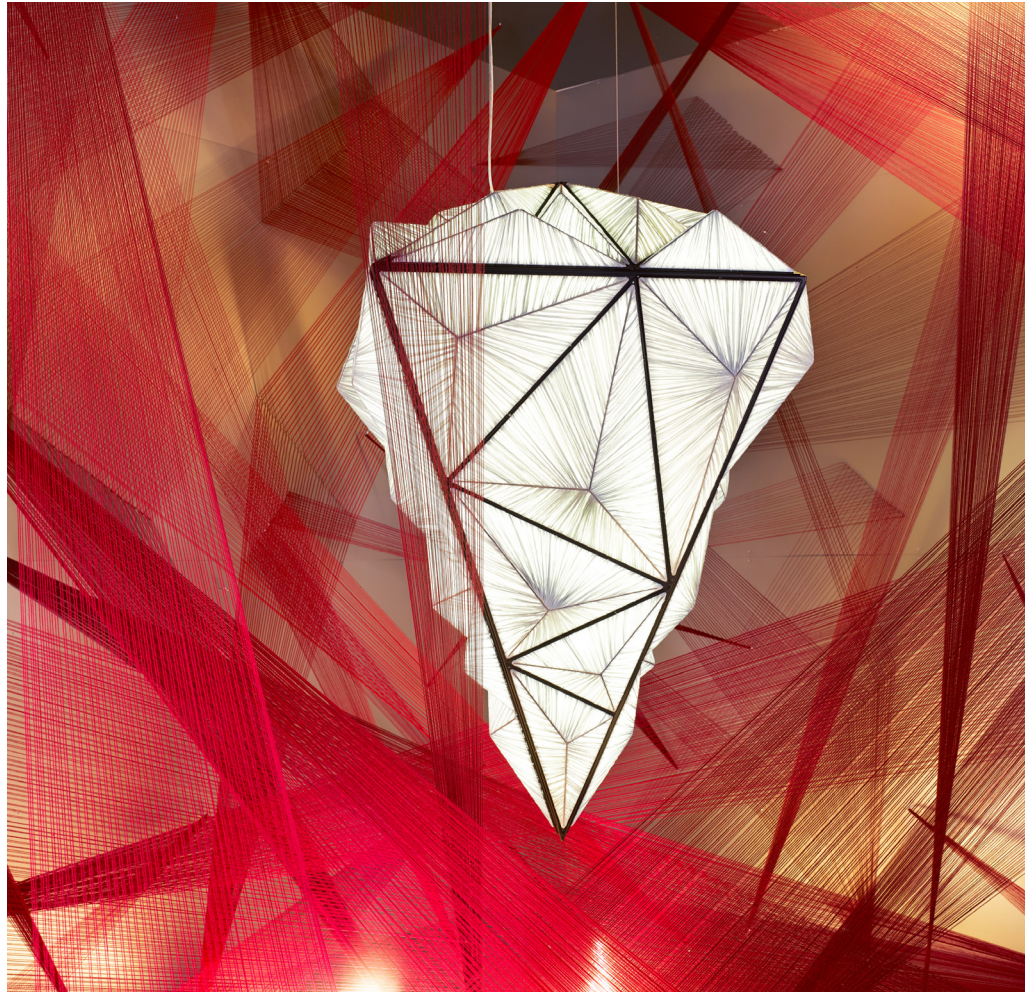

# Zooid Diamond Pendant

Design by Aqua Creations

The Zooid represents a new era for our atelier, and new collections to come established on Aqua Creations' aesthetic values. The light is perfectly distributed through the geometric shapes and creates a delightful interplay of soft fabric, stiff construction, light and shadows.

100-240 V  
Approximately 500W  
Approximately 70kg  
Dimensions

Rev. 1.0 6022014

Copyright © Aqua Creations

Aqua Creations  
Lighting & Furniture Atelier

[www.aquagallery.com](http://www.aquagallery.com)