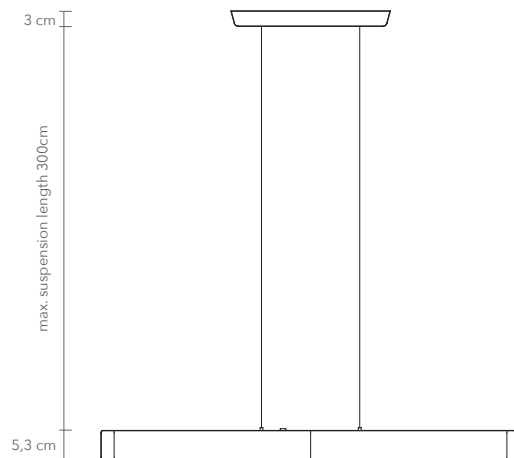

PRODUCT: X-MODEL

LEAD TIME: 8-10 weeks

WEIGHT: 7,5 kg (approximate value)

PACKAGE WEIGHT: 10,5 kg (approximate value)

SUSPENSION: 3m length

DIMMER: Touch dimmer on the lamp as standard
Dali / Casambi / 1-10V / Push-dim available on request

CERTIFICATION: CE (230V)

MATERIAL: Brass, Copper

For more technical information, please see the installation manual.

ROSETTE SIZE
Ø27,5 cm x 3 cm

TECHNICAL DETAILS:

240V / 120V (available with Switchex)

Illumination