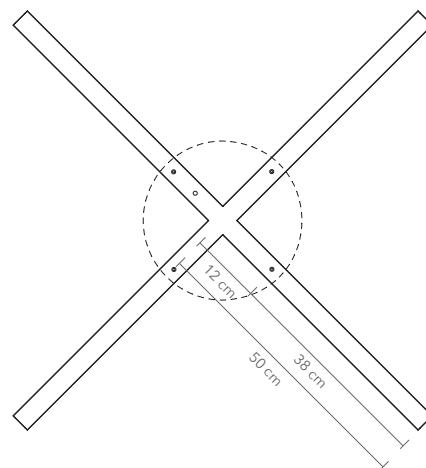

PRODUCT: X-MODEL

LEAD TIME: 8-10 weeks

WEIGHT: 7,5 kg (approximate value)

PACKAGE WEIGHT: 10,5 kg (approximate value)

SUSPENSION: 3m length

DIMMER: Touch dimmer on the lamp as standard
Dali / Casambi / 1-10V / Push-dim available on request

CERTIFICATION: CE (230V)

MATERIAL: Brass, Copper

For more technical information, please see the installation manual.

ROSETTE SIZE
Ø27,5 cm x 3 cm

TECHNICAL DETAILS:

240V / 120V (available with Switchex)

Illumination