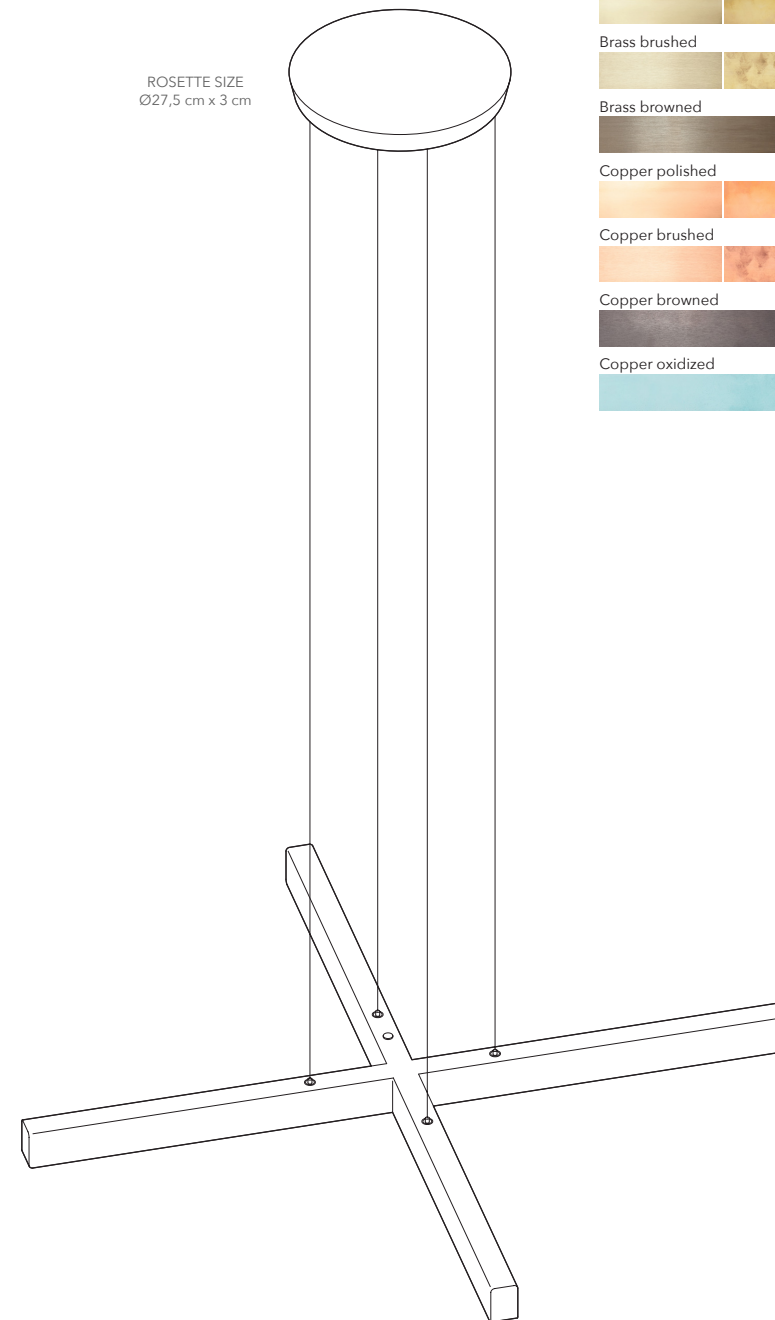

PRODUCT: X-MODEL

LEAD TIME: 8-10 weeks

WEIGHT: 7,5 kg (approximate value)

PACKAGE WEIGHT: 10,5 kg (approximate value)

SUSPENSION: 3m length

DIMMER: Touch dimmer on the lamp as standard
Dali / Casambi / 1-10V / Push-dim available on request

CERTIFICATION: CE (230V)

MATERIAL: Brass, Copper

For more technical information, please see the installation manual.

ROSETTE SIZE
Ø27,5 cm x 3 cm

TECHNICAL DETAILS:

240V / 120V (available with Switchex)

Illumination

LED

Wattage: 40 W

Light output: 2640 lm

Color temperature: 2700 K

CRI: 93+

LED life hours: 50,000