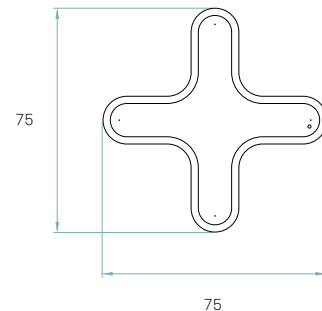

**Metal canopy**  
Brushed Nickel  
34 x 11,5 x 5 cm

**Electrical cable**  
Transparent 2 m drop

**Steel cable**  
4 x 2 m drop

**Box size**  
79 x 79 x 42 cm

**Box volume**  
0,262 m<sup>3</sup>

**Weight**  
Gross - 10,1 Kg  
Net - 5,2 Kg

Driver housed in canopy.

Details

Input Voltage	Luminous Flux *	CRI	Watt.	CCT	Lifetime (L70)
120 - 277V / 220 - 240V	2832 lm	90	35 W	3000 K	40000h

\* Measurements taken using white shades, Veneer Ref: 20 Ivory White