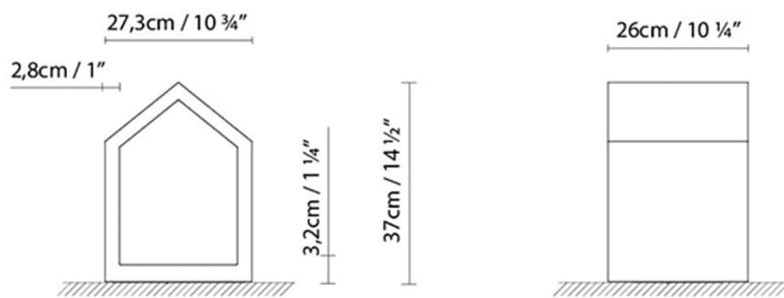

Light source:

LED 2 x 4W 1280lm 350mA 3000K CRI>80 110-230V

LED A+

Weight :

Net kg.:

Gross kg:

Packaging:

N. packages:

Volume m3:

Dimensions cm:

Designer
Instrucciones de montaje
Technical drawing