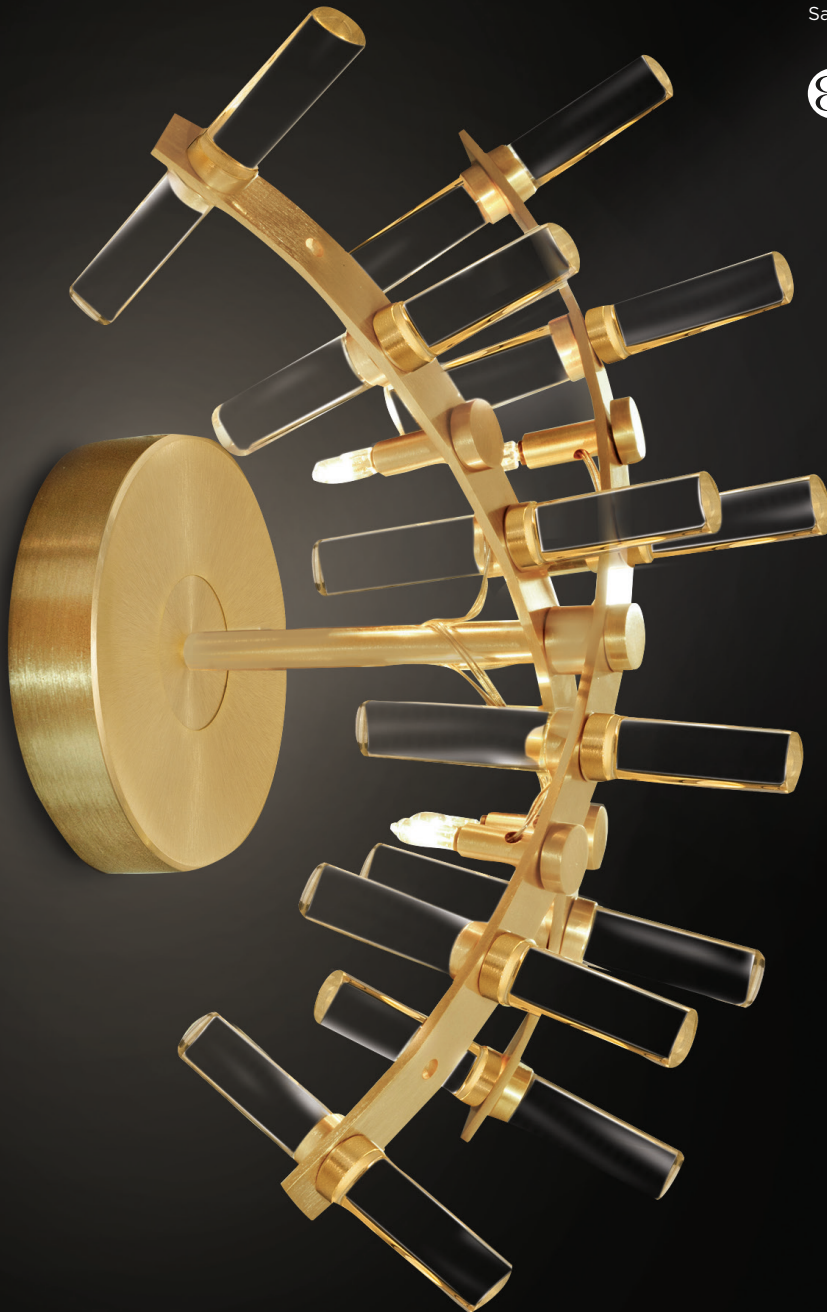

REX
WALL LIGHT

BARONCELLI

IMAGE SHOWS
Satin gold with cristallo rods

MURANO | NEW YORK | LONDON
BARONCELLI.COM

REX WALL LIGHT FACTS

MATERIALS

GLASS
Cristallo rods

GLASS COLOURS

CRI

METAL FINISHES
Satin gold

WEIGHTS

4 lights 4 kg (9 lb)

SIZES

DETAILS

FIXING
Secured to wall by 2 screws (not supplied), wall fitting covers 3.5" octagonal junction box. Please ensure fixings, junction box and wall surface are suitable to carry the weight indicated.

INSTALLATION
Fixture requires on site assembly by qualified electrician.

ELECTRICALS

LAMP
240V G4, Halogen base, max 15W
120V G4, Halogen base, max 15W

POWER
Max power 60W

Supplied with mains dimmable transformer. Transformer is housed within wall mounting. Do not exceed max wattage.