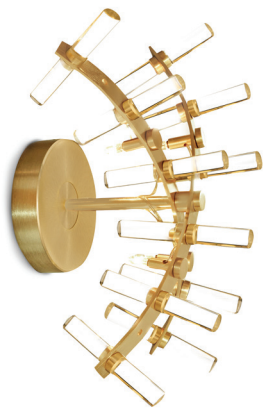

REX
WALL LIGHT

BARONCELLI

IMAGE SHOWS
Satin gold with cristallo rods

MURANO | NEW YORK | LONDON
BARONCELLI.COM

REX WALL LIGHT FACTS

MATERIALS

GLASS
Cristallo rods

GLASS COLOURS

CRI

METAL FINISHES
Satin gold

WEIGHTS

4 lights 4 kg (9 lb)

SIZES

DETAILS

FIXING
Secured to wall by 2 screws (not supplied), wall fitting covers 3.5" octagonal junction box. Please ensure fixings, junction box and wall surface are suitable to carry the weight indicated.

INSTALLATION
Fixture requires on site assembly by qualified electrician.

ELECTRICALS

LAMP
240V G4, Halogen base, max 15W
120V G4, Halogen base, max 15W

POWER
Max power 60W

Supplied with mains dimmable transformer. Transformer is housed within wall mounting. Do not exceed max wattage.