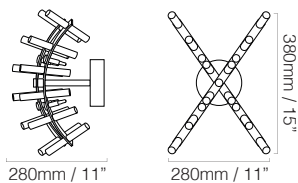

CRI

METAL FINISHES
Satin gold

WEIGHTS

4 lights 4 kg (9 lb)

SIZES

DETAILS

FIXING
Secured to wall by 2 screws (not supplied), wall fitting covers 3.5" octagonal junction box. Please ensure fixings, junction box and wall surface are suitable to carry the weight indicated.