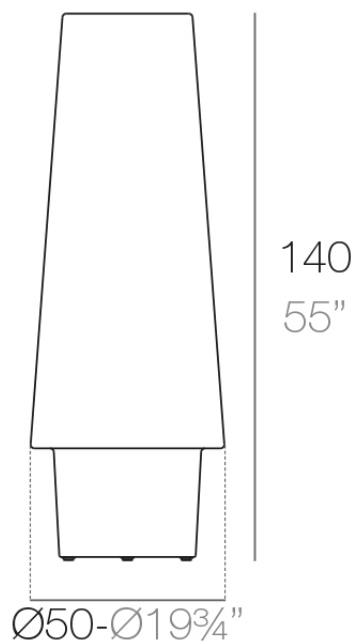

Info

Description

Made of polyethylene resin by rotational moulding. 100% Recyclable. Item suitable for indoor and outdoor use. Available in different finishes.

Weight: 10.05 Kg

ULM Lámpara
ULM Lamp

Finishes