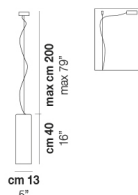

TUBES SP 90

TECHNICAL DATA:

CERTIFICATIONS:

LIGHT SOURCES

1x77W 220-240 V E27
50/60 Hz

VOLUME Mc 0,14
GROSS WEIGHT Kg 7
NET WEIGHT Kg 6

[download](#)

SHADE FINISHING

BCLU

FUTR

FRAME FINISHING

NO

OTHER VERSION AVAILABLE

Click on the version to go to the web version of the product

TUBES SP 120

TUBES SP 20