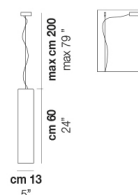

TUBES SP 90

TECHNICAL DATA:

CERTIFICATIONS:

LIGHT SOURCES

1x77W 220-240 V E27
50/60 Hz

VOLUME Mc 0,14
GROSS WEIGHT Kg 7
NET WEIGHT Kg 6

[download](#)

SHADE FINISHING

BCLU

FUTR

FRAME FINISHING

NO

OTHER VERSION AVAILABLE

Click on the version to go to the web version of the product

TUBES SP 60