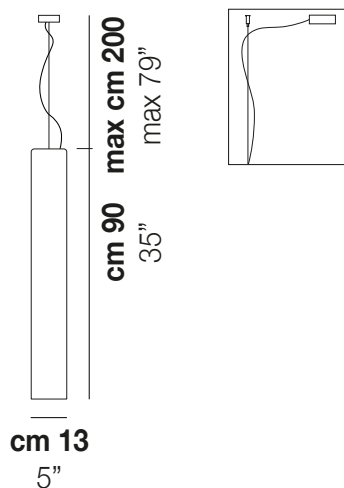

TUBES SP 90

TECHNICAL DATA:

CERTIFICATIONS:

LIGHT SOURCES

1x77W 220-240 V E27
50/60 Hz

VOLUME Mc 0,14
GROSS WEIGHT Kg 7
NET WEIGHT Kg 6

[download](#)

SHADE FINISHING

BCLU

FUTR

FRAME FINISHING

NO

OTHER VERSION AVAILABLE

Click on the version to go to the web version of the product

TUBES SP 120

TUBES SP 20

TUBES SP 40

TUBES SP 60