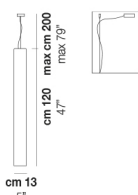

TUBES SP 90

TECHNICAL DATA:

CERTIFICATIONS:

LIGHT SOURCES

1x77W 220-240 V E27
50/60 Hz

VOLUME Mc 0,14
GROSS WEIGHT Kg 7
NET WEIGHT Kg 6

[download](#)

SHADE FINISHING

BCLU

FUTR

FRAME FINISHING

NO

OTHER VERSION AVAILABLE

Click on the version to go to the web version of the product

TUBES SP 120

TUBES SP 20