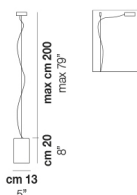

TUBES SP 90

TECHNICAL DATA:

CERTIFICATIONS:

LIGHT SOURCES

1x77W 220-240 V E27
50/60 Hz

VOLUME Mc 0,14
GROSS WEIGHT Kg 7
NET WEIGHT Kg 6

[download](#)

SHADE FINISHING

BCLU

FUTR

FRAME FINISHING

NO

OTHER VERSION AVAILABLE

Click on the version to go to the web version of the product

TUBES SP 120

TUBES SP 20