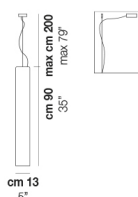

TUBES SP 60

TECHNICAL DATA:

CERTIFICATIONS:

LIGHT SOURCES

1x77W 220-240 V E27
 50/60 Hz

VOLUME Mc 0,13
 GROSS WEIGHT Kg 9,5
 NET WEIGHT Kg 8

download

SHADE FINISHING

BCLU FUTR

FRAME FINISHING

NO

OTHER VERSION AVAILABLE

Click on the version to go to the web version of the product

TUBES SP 120

TUBES SP 20

TUBES SP 40