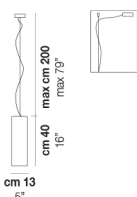

TUBES SP 60

TECHNICAL DATA:

CERTIFICATIONS:

LIGHT SOURCES

1x77W 220-240 V E27
 50/60 Hz

VOLUME Mc 0,13
 GROSS WEIGHT Kg 9,5
 NET WEIGHT Kg 8

download

SHADE FINISHING

BCLU FUTR

FRAME FINISHING

NO

OTHER VERSION AVAILABLE

Click on the version to go to the web version of the product

TUBES SP 120

TUBES SP 20

TUBES SP 40