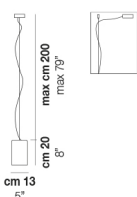

TUBES SP 60

TECHNICAL DATA:

CERTIFICATIONS:

LIGHT SOURCES

1x77W 220-240 V E27
 50/60 Hz

VOLUME Mc 0,13
 GROSS WEIGHT Kg 9,5
 NET WEIGHT Kg 8

download

SHADE FINISHING

BCLU FUTR

FRAME FINISHING

NO

OTHER VERSION AVAILABLE

Click on the version to go to the web version of the product

TUBES SP 120

TUBES SP 20

TUBES SP 40