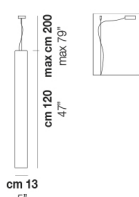

TUBES SP 60

TECHNICAL DATA:

CERTIFICATIONS:

LIGHT SOURCES

1x77W 220-240 V E27
 50/60 Hz

VOLUME Mc 0,13
 GROSS WEIGHT Kg 9,5
 NET WEIGHT Kg 8

download

SHADE FINISHING

BCLU FUTR

FRAME FINISHING

NO

OTHER VERSION AVAILABLE

Click on the version to go to the web version of the product

TUBES SP 120

TUBES SP 20

TUBES SP 40