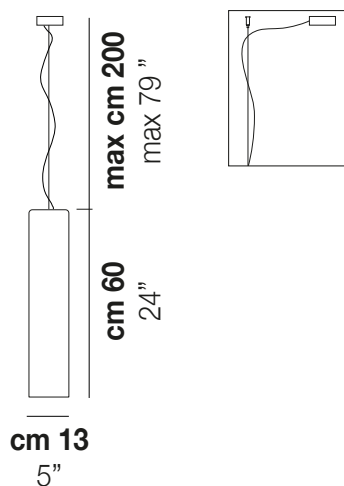

TUBES SP 60

TECHNICAL DATA:

CERTIFICATIONS:

LIGHT SOURCES

1x77W 220-240 V E27
 50/60 Hz

VOLUME Mc 0,13
 GROSS WEIGHT Kg 9,5
 NET WEIGHT Kg 8

download

SHADE FINISHING

BCLU FUTR

FRAME FINISHING

NO

OTHER VERSION AVAILABLE

Click on the version to go to the web version of the product

TUBES SP 120

TUBES SP 20

TUBES SP 40

TUBES SP 90