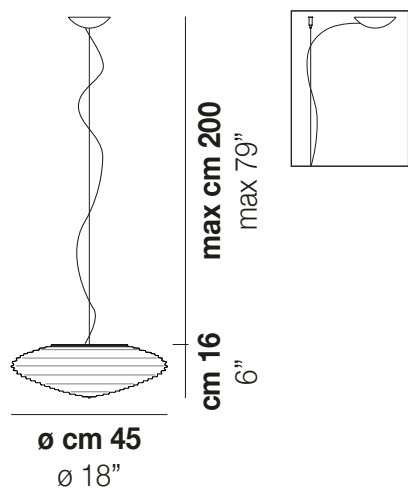

SPIRIT

Design Marco Acerbis

SPIRIT SP 45

Spirit has the shape of a diamond blown into glass. Its folds are the result of a long process of development that creates a unique light reflection, while keeping the source of light hidden even in the transparent crystal version.

SPIRIT SP 45

TECHNICAL DATA:

CERTIFICATIONS:

LIGHT SOURCES

2x77W 220-240 V E27
 50/60 Hz

VOLUME Mc 0,1
 GROSS WEIGHT Kg 8
 NET WEIGHT Kg 5

[download](#)

SHADE FINISHING