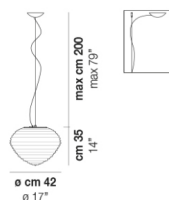

SPIRIT SP 45

TECHNICAL DATA:

CERTIFICATIONS:

LIGHT SOURCES

2x77W 220-240 V E27
 50/60 Hz

VOLUME Mc 0,1
 GROSS WEIGHT Kg 8
 NET WEIGHT Kg 5

[download](#)

SHADE FINISHING

BCLU

CRTR

FRAME FINISHING

BC

NI

OTHER VERSION AVAILABLE

Click on the version to go to the web version of the product

SPIRI SP 37