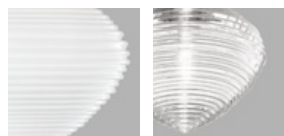

SHADE FINISHING