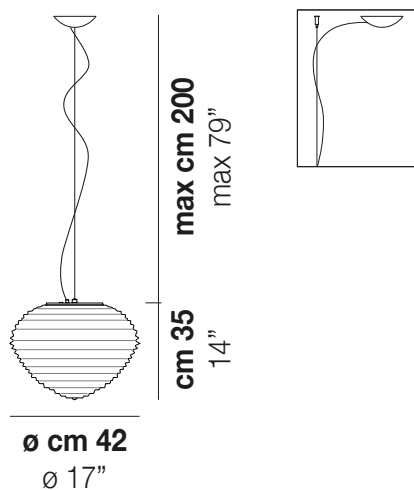

## SPIRIT

Design Marco Acerbis

SPIRIT SP 37

Spirit has the shape of a diamond blown into glass. Its folds are the result of a long process of development that creates a unique light reflection, while keeping the source of light hidden even in the transparent crystal version.

### LIGHT SOURCES

1x77W 220-240 V E27  
 50/60 Hz

1x12 W 24 V

Led 3000 K 12 W 24 V 1700 lm DIM3 0-10V, Push

VOLUME Mc 0,16  
 GROSS WEIGHT Kg 8,5  
 NET WEIGHT Kg 5

[download](#)