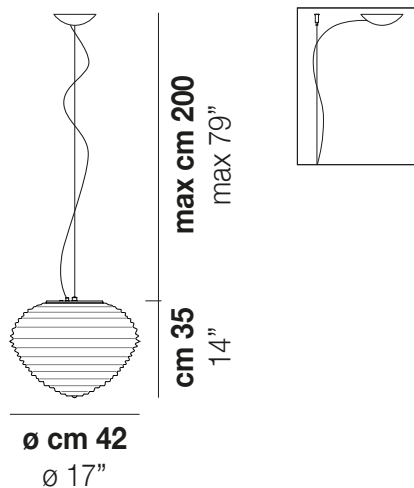

## SPIRIT

Design Marco Acerbis

SPIRIT SP 37

Spirit has the shape of a diamond blown into glass. Its folds are the result of a long process of development that creates a unique light reflection, while keeping the source of light hidden even in the transparent crystal version.

### LIGHT SOURCES

1x77W 220-240 V E27  
 50/60 Hz

LED 3000K DIM3  
 1x12 W 24 V

Led 3000 K 12 W 24 V 1700 lm DIM3 0-10V, Push

VOLUME Mc 0,16  
 GROSS WEIGHT Kg 8,5  
 NET WEIGHT Kg 5

[download](#)