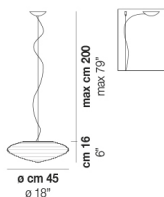

OTHER VERSION AVAILABLE

Click on the version to go to the web version of the product

SPIRI SP 45