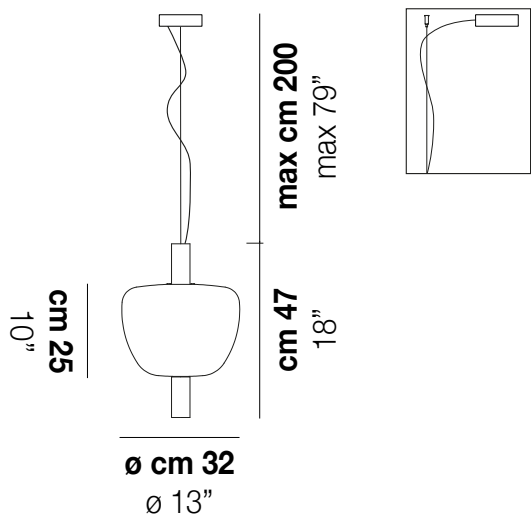

## RIFLESSO SP 3

### TECHNICAL DATA:

LED 2700K DIM2	1x12,5W 35 V
LED 2700K DIM3	1x12,5W 35 V
LED 3000K DIM2	1x12,5W 35 V
LED 3000K DIM3	1x12,5W 35 V

### CERTIFICATIONS:

Led 2700 K 12,5 W 35 V 1500 lm DIM2 Phase Cut  
 Led 2700 K 12,5 W 35 V 1500 lm DIM3 0-10V, Push  
 Led 3000 K 12,5 W 35 V 1500 lm DIM2 Phase Cut  
 Led 3000 K 12,5 W 35 V 1500 lm DIM3 0-10V, Push

VOLUME Mc 0,11  
 GROSS WEIGHT Kg 10  
 NET WEIGHT Kg 7

download