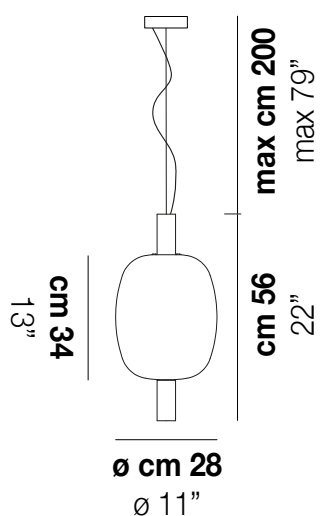

## RIFLESSO SP 2

### TECHNICAL DATA:

LED 2700K DIM2	1x12,5W 35 V
LED 2700K DIM3	1x12,5W 35 V
LED 3000K DIM2	1x12,5W 35 V
LED 3000K DIM3	1x12,5W 35 V

### CERTIFICATIONS:

Led 2700 K 12,5 W 35 V 1500 lm DIM2 Phase Cut  
 Led 2700 K 12,5 W 35 V 1500 lm DIM3 0-10V, Push  
 Led 3000 K 12,5 W 35 V 1500 lm DIM2 Phase Cut  
 Led 3000 K 12,5 W 35 V 1500 lm DIM3 0-10V, Push

VOLUME Mc 0,1  
 GROSS WEIGHT Kg 10  
 NET WEIGHT Kg 7

download