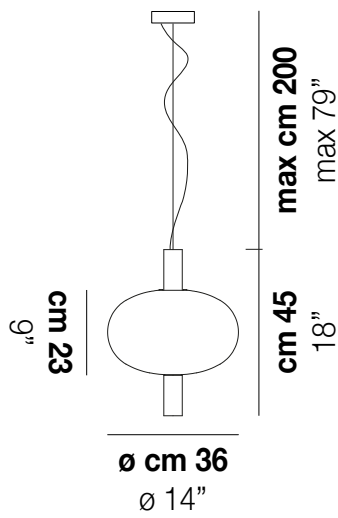

RIFLESSO SP 1

TECHNICAL DATA:

LED 2700K DIM2	1x12,5W 35 V
LED 2700K DIM3	1x12,5W 35 V
LED 3000K DIM2	1x12,5W 35 V
LED 3000K DIM3	1x12,5W 35 V

CERTIFICATIONS:

Led 2700 K 12,5 W 35 V 1500 lm DIM2 Phase Cut
 Led 2700 K 12,5 W 35 V 1500 lm DIM3 0-10V, Push
 Led 3000 K 12,5 W 35 V 1500 lm DIM2 Phase Cut
 Led 3000 K 12,5 W 35 V 1500 lm DIM3 0-10V, Push

VOLUME Mc 0,11
 GROSS WEIGHT Kg 9
 NET WEIGHT Kg 7

download

SHADE FINISHING

AMTR

CRTR

FRAME FINISHING

BKS

RAV