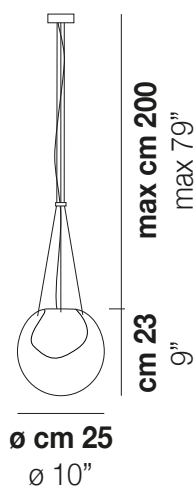

POC SP 25

TECHNICAL DATA:

CERTIFICATIONS:

LIGHT SOURCES

1x60W 220-240 V
50/60 Hz G9

VOLUME Mc 0,05
GROSS WEIGHT Kg 5
NET WEIGHT Kg 2,5

download

SHADE FINISHING