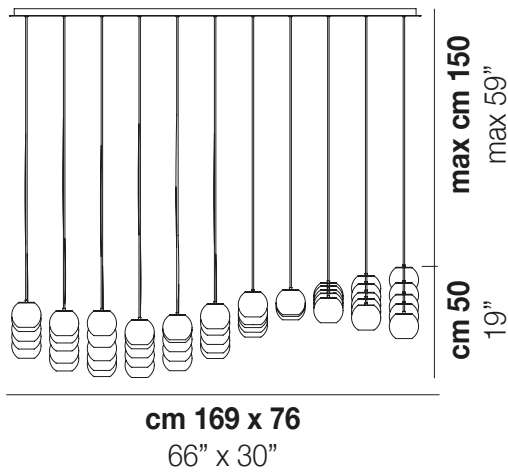

OTO SP FC

TECHNICAL DATA:

CERTIFICATIONS:

LIGHT SOURCES

12x60W 220-240 V G9
50/60 Hz

VOLUME Mc 0,71
GROSS WEIGHT Kg 85
NET WEIGHT Kg 60

download

SHADE FINISHING