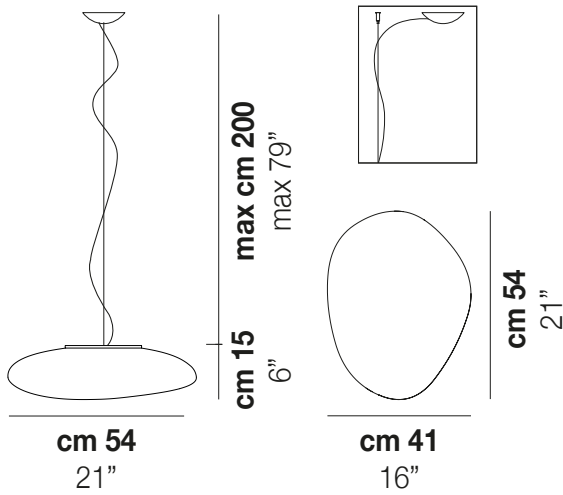

NEOCHIC

Design Chiaramonte & Marin

NEOCHIC SP R

Inspired by a river stone that has been shaped by natural processes that our glass masters try to imitate. The versatility of this lamp, ideal for any kind of decoration, comes from a recognizable and simple form. Four shapes available in suspension, ceiling and wall types.

NEOCHIC SP R

TECHNICAL DATA:

CERTIFICATIONS:

LIGHT SOURCES

| | | | |
|-----------------------------------------------------------------------------------|--------|-----------------------|---------------------------------------------|
| | 2x77W | 220-240 V 50/60 Hz | E27 |
|  | 1x19 W | 39 V | Led 2700 K 19 W 39 V 2850 lm DIM2 Phase Cut |

| | |
|--------------|---------|
| VOLUME | Mc 0,13 |
| GROSS WEIGHT | Kg 8,5 |
| NET WEIGHT | Kg 5 |

download

SHADE FINISHING

BCST

FRAME FINISHING

NIB

OTHER VERSION AVAILABLE

Click on the version to go to the web version of the product