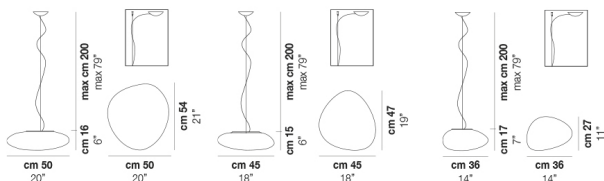

NEOCHIC SP R

TECHNICAL DATA:

CERTIFICATIONS:

LIGHT SOURCES

| | | | |
|-----------------------------------------------------------------------------------|--------|-----------------------|---------------------------------------------|
| | 2x77W | 220-240 V 50/60 Hz | E27 |
|  | 1x19 W | 39 V | Led 2700 K 19 W 39 V 2850 lm DIM2 Phase Cut |

| | |
|--------------|---------|
| VOLUME | Mc 0,13 |
| GROSS WEIGHT | Kg 8,5 |
| NET WEIGHT | Kg 5 |

download

SHADE FINISHING

BCST

FRAME FINISHING

NIB

OTHER VERSION AVAILABLE

Click on the version to go to the web version of the product