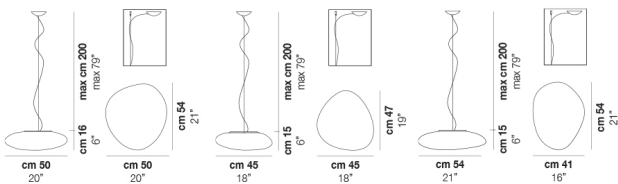

OTHER VERSION AVAILABLE

Click on the version to go to the web version of the product

NEOCH SP G

NEOCH SP M

NEOCH SP R