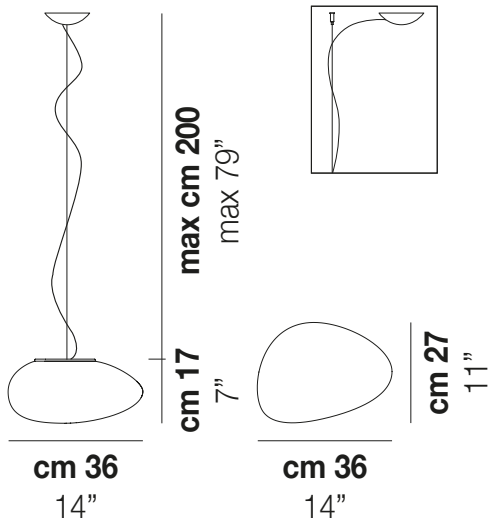

NEOCHIC

Design Chiaramonte & Marin

NEOCHIC SP P

Inspired by a river stone that has been shaped by natural processes that our glass masters try to imitate. The versatility of this lamp, ideal for any kind of decoration, comes from a recognizable and simple form. Four shapes available in suspension, ceiling and wall types.

NEOCHIC SP P

TECHNICAL DATA:

CERTIFICATIONS:

LIGHT SOURCES

1x77W 220-240 V
50/60 Hz

E27

1x12 W 24 V

Led 3000 K 12W 24 V 1700 lm DIM2 Phase Cut

1x12 W 24 V

Led 3000 K 12 W 24 V 1700 lm DIM3 0-10V, Push

VOLUME Mc 0,07

GROSS WEIGHT Kg 7

NET WEIGHT Kg 4

[download](#)

SHADE FINISHING

BCST