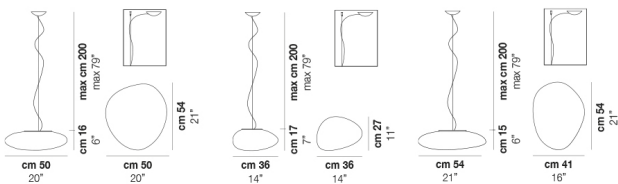

OTHER VERSION AVAILABLE

Click on the version to go to the web version of the product

NEOCH SP G

NEOCH SP P

NEOCH SP R