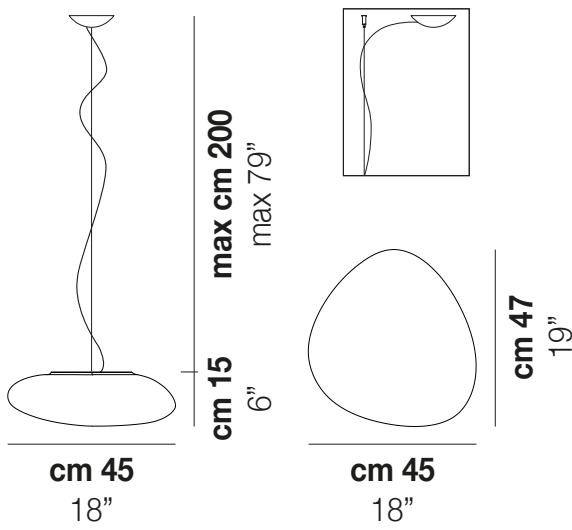

NEOCHIC SP M

TECHNICAL DATA:

CERTIFICATIONS:

LIGHT SOURCES

	2x77W	220-240 V 50/60 Hz
LED 2700K DIM2	1x19 W	39 V
LED 3000K DIM3	1x19 W	39 V

E27

Led 2700 K 19 W 39 V 2850 lm DIM2 Phase Cut

Led 3000 K 19 W 39 V 2850 lm DIM3 0-10V, Push

VOLUME	Mc 0,1
GROSS WEIGHT	Kg 8
NET WEIGHT	Kg 4,5

download

SHADE FINISHING

BCST

FRAME FINISHING

NIB