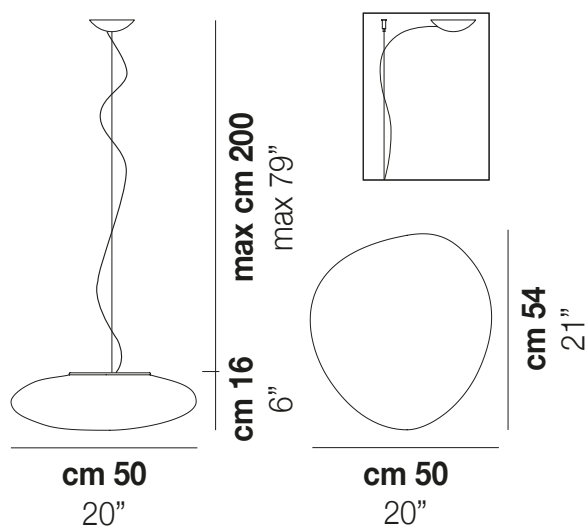

NEOCHIC

Design Chiaramonte & Marin

NEOCHIC SP G

Inspired by a river stone that has been shaped by natural processes that our glass masters try to imitate. The versatility of this lamp, ideal for any kind of decoration, comes from a recognizable and simple form. Four shapes available in suspension, ceiling and wall types.

NEOCHIC SP G

TECHNICAL DATA:

CERTIFICATIONS:

LIGHT SOURCES

LED	Power	Voltage	Frequency	Beam Angle	Light Output
LED 2700K DIM2	2x77W	220-240 V	50/60 Hz	E27	Led 2700 K 19 W 39 V 2850 lm DIM2 Phase Cut
LED 3000K DIM3	1x19 W	39 V			Led 3000 K 19 W 39 V 2850 lm DIM3 0-10V, Push

VOLUME	Mc 0,13
GROSS WEIGHT	Kg 8,5
NET WEIGHT	Kg 5

[download](#)

SHADE FINISHING

BCST

FRAME FINISHING

NIB

OTHER VERSION AVAILABLE

Click on the version to go to the web version of the product