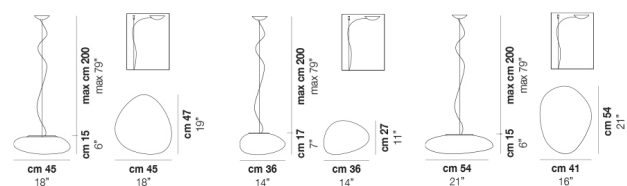

NEOCHIC SP G

TECHNICAL DATA:

CERTIFICATIONS:

LIGHT SOURCES

LED	Power	Voltage	Frequency	Beam Angle	Light Output
LED 2700K DIM2	2x77W	220-240 V	50/60 Hz	E27	Led 2700 K 19 W 39 V 2850 lm DIM2 Phase Cut
LED 3000K DIM3	1x19 W	39 V			Led 3000 K 19 W 39 V 2850 lm DIM3 0-10V, Push

VOLUME	Mc 0,13
GROSS WEIGHT	Kg 8,5
NET WEIGHT	Kg 5

[download](#)

SHADE FINISHING

BCST

FRAME FINISHING

NIB

OTHER VERSION AVAILABLE

Click on the version to go to the web version of the product