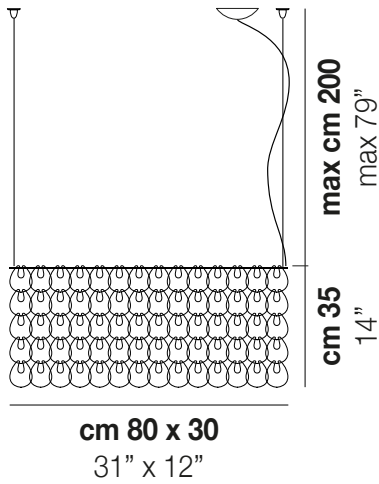

MINIGIOG SP RE2

TECHNICAL DATA:

CERTIFICATIONS:

LIGHT SOURCES

3x77W 220-240 V E27
50/60 Hz

VOLUME Mc 0,23
GROSS WEIGHT Kg 19
NET WEIGHT Kg 12

download

SHADE FINISHING