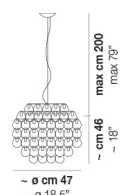

MINIGIOG SP RE2

TECHNICAL DATA:

CERTIFICATIONS:

LIGHT SOURCES

3x77W 220-240 V E27
50/60 Hz

VOLUME Mc 0,23
GROSS WEIGHT Kg 19
NET WEIGHT Kg 12

download

SHADE FINISHING

BC

CRAM

CRAG

CRBR

CRFU

CRNN

CROR

CRRR

CRTR

NE

FRAME FINISHING

BR

CR

OTHER VERSION AVAILABLE

Click on the version to go to the web version of the product

MGIOG SP 25

MGIOG SP 35

MGIOG SP 50

MGIOG SP 65

MGIOG SP 85

MGIOG SP CHA

MGIOG SP CLA

MGIOG SP CLO

MGIOG SP OV1