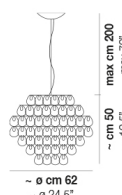

MINIGIOG SP RE2

TECHNICAL DATA:

CERTIFICATIONS:

LIGHT SOURCES

3x77W 220-240 V E27
50/60 Hz

VOLUME Mc 0,23
GROSS WEIGHT Kg 19
NET WEIGHT Kg 12

download

SHADE FINISHING

BC

CRAM

CRAG

CRBR

CRFU

CRNN

CROR

CRRR

CRTR

NE

FRAME FINISHING

BR

CR

OTHER VERSION AVAILABLE

Click on the version to go to the web version of the product

MGIOG SP 25

MGIOG SP 35

MGIOG SP 50

MGIOG SP 65

MGIOG SP 85

MGIOG SP CHA

MGIOG SP CLA

MGIOG SP CLO

MGIOG SP OV1