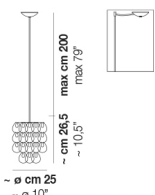

OTHER VERSION AVAILABLE

Click on the version to go to the web version of the product

MGIOG SP 25