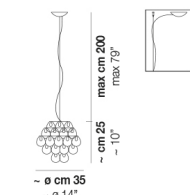

MINIGIOG SP RE2

TECHNICAL DATA:

CERTIFICATIONS:

LIGHT SOURCES

3x77W 220-240 V E27
50/60 Hz

VOLUME Mc 0,23
GROSS WEIGHT Kg 19
NET WEIGHT Kg 12

download

SHADE FINISHING

BC

CRAM

CRAG

CRBR

CRFU

CRNN

CROR

CRRR

CRTR

NE

FRAME FINISHING

BR

CR

OTHER VERSION AVAILABLE

Click on the version to go to the web version of the product

MGIOG SP 25

MGIOG SP 35

MGIOG SP 50

MGIOG SP 65

MGIOG SP 85

MGIOG SP CHA

MGIOG SP CLA

MGIOG SP CLO

MGIOG SP OV1