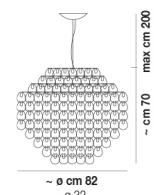

MINIGIOG SP RE2

TECHNICAL DATA:

CERTIFICATIONS:

LIGHT SOURCES

3x77W 220-240 V E27
50/60 Hz

VOLUME Mc 0,23
GROSS WEIGHT Kg 19
NET WEIGHT Kg 12

download

SHADE FINISHING

BC

CRAM

CRAG

CRBR

CRFU

CRNN

CROR

CRRR

CRTR

NE

FRAME FINISHING

BR

CR

OTHER VERSION AVAILABLE

Click on the version to go to the web version of the product

MGIOG SP 25

MGIOG SP 35

MGIOG SP 50

MGIOG SP 65

MGIOG SP 85

MGIOG SP CHA

MGIOG SP CLA

MGIOG SP CLO

MGIOG SP OV1