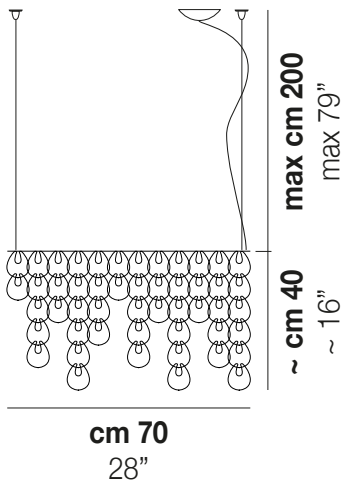

MINIGIOG SP CLO

TECHNICAL DATA:

CERTIFICATIONS:

LIGHT SOURCES

3x60W 220-240 V G9
50/60 Hz

VOLUME Mc 0,25
GROSS WEIGHT Kg 24
NET WEIGHT Kg 15

[download](#)

SHADE FINISHING