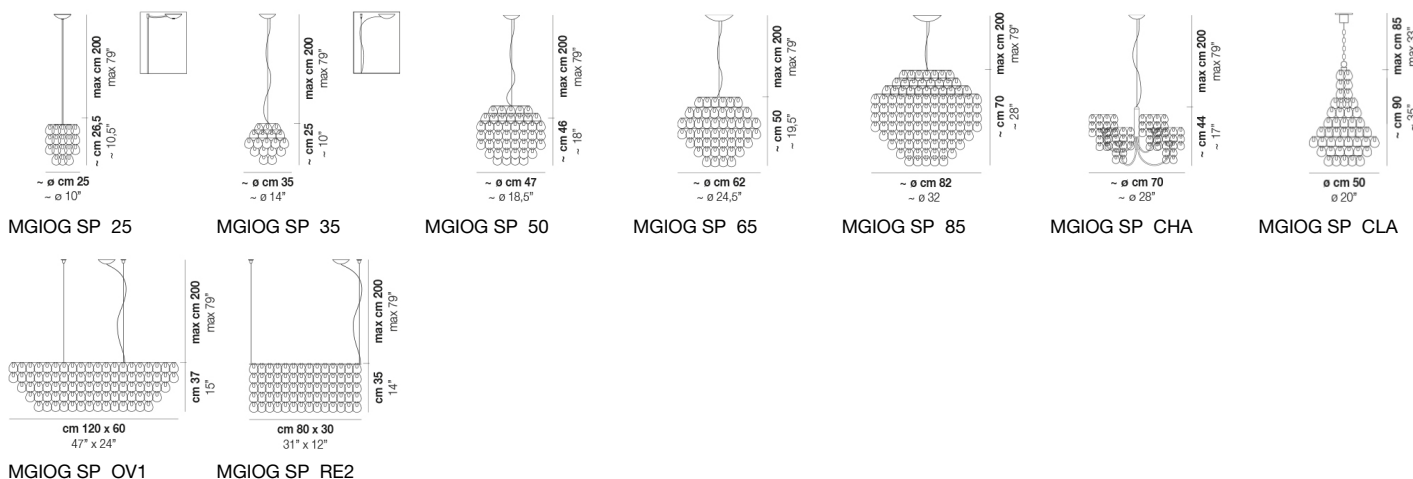

MINIGIOG SP CLO

TECHNICAL DATA:

CERTIFICATIONS:

LIGHT SOURCES

3x60W 220-240 V G9
50/60 Hz

VOLUME Mc 0,25
GROSS WEIGHT Kg 24
NET WEIGHT Kg 15

[download](#)

SHADE FINISHING

BC

CRAM

CRAG

CRBR

CRFU

CRNN

CROR

CRRR

CRTR

NE

FRAME FINISHING

BR

CR

OTHER VERSION AVAILABLE

Click on the version to go to the web version of the product

MGIORG SP OV1