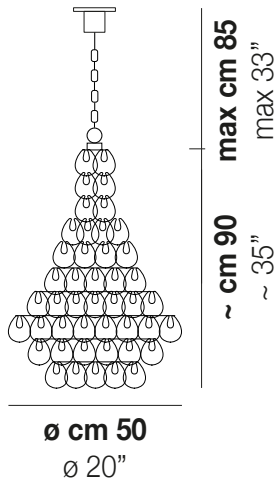

MINIGIOG SP CLA

TECHNICAL DATA:

CERTIFICATIONS:

LIGHT SOURCES

3x77W 220-240 V E27
50/60 Hz

VOLUME Mc 0,68
GROSS WEIGHT Kg 28
NET WEIGHT Kg 20

download

SHADE FINISHING

BC

CRAM

CRAG

CRBR

CRFU

CRNN

CROR

CRRR