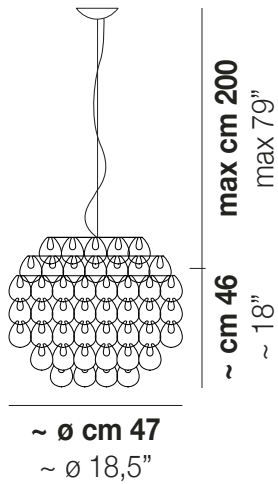

MINIGIOG

MINIGIOG SP 50

The small size version that helps to expand the range of Giogali to smaller, both standard and custom made.

MINIGIOG SP 50

TECHNICAL DATA:

CERTIFICATIONS:

LIGHT SOURCES

3x77W 220-240V
50/60 Hz E27

VOLUME Mc 0
GROSS WEIGHT Kg 22
NET WEIGHT Kg 14

download

SHADE FINISHING

BC

CRAM

CRAG

CRBR

CRFU