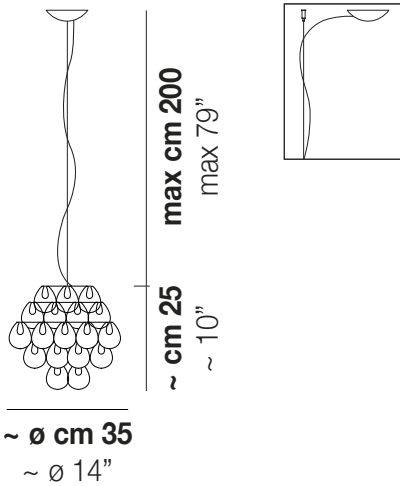

The small size version that helps to expand the range of Giogali to smaller, both standard and custom made.

MINIGIOG SP 35

TECHNICAL DATA:

CERTIFICATIONS:

LIGHT SOURCES

1x77W 220-240V
50/60 Hz E27

VOLUME Mc 0
GROSS WEIGHT Kg 9
NET WEIGHT Kg 5