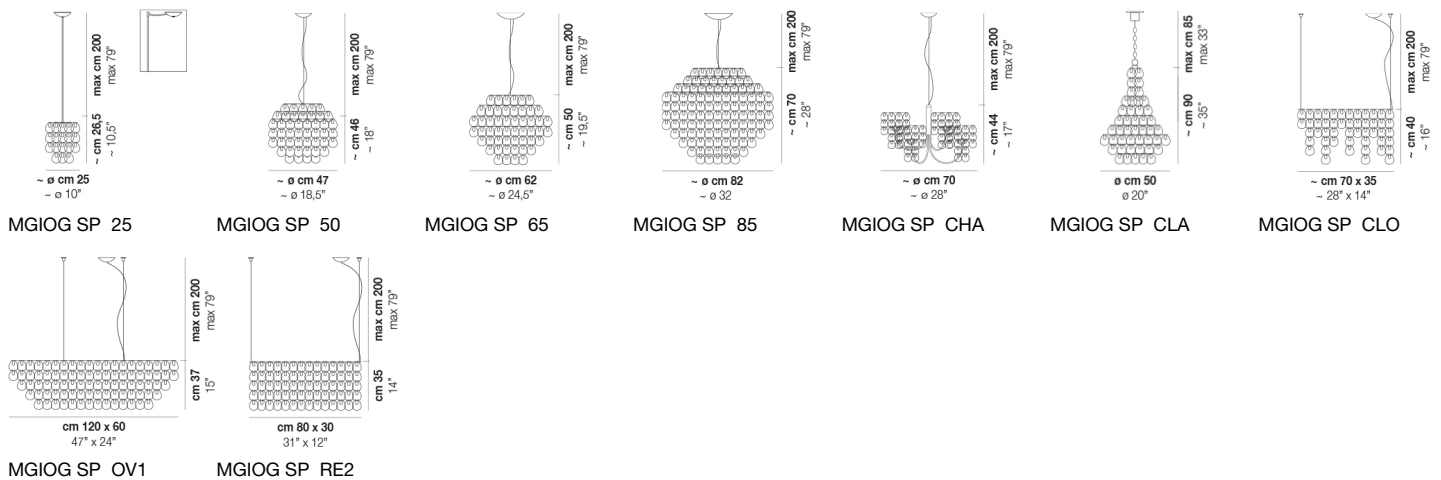

OTHER VERSION AVAILABLE

Click on the version to go to the web version of the product

MGIORG SP OV1

MGIORG SP RE2