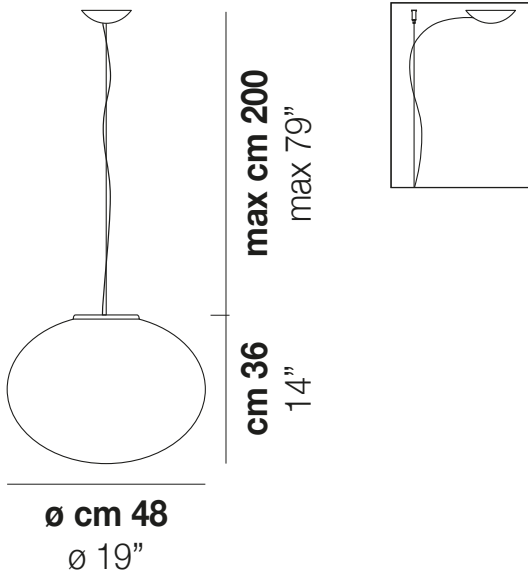

LUCCIOLA

Design Vistosi

LUCCIOLA SP G

One of our most versatile series. The oval and mouth-blown satin glass shade are available in different sizes, that can be combined to offer multiple possibilities.

LUCCIOLA SP G

TECHNICAL DATA:

CERTIFICATIONS:

LIGHT SOURCES

LED	Power	Voltage	Frequency	Beam Angle	Light Output
LED 2700K DIM2	3x77W	220-240 V	50/60 Hz	3XE27	Led 2700 K 12 W 24 V 1700 lm DIM2 Phase Cut
LED 2700K DIM3	1x12 W	24 V			Led 2700 K 12 W 24 V 1700 lm DIM3 0-10V, Push
LED 3000K DIM2	1x12 W	24 V			Led 3000 K 12W 24 V 1700 lm DIM2 Phase Cut
LED 3000K DIM3	1x12 W	24 V			Led 3000 K 12 W 24 V 1700 lm DIM3 0-10V, Push

VOLUME	Mc 0,22
GROSS WEIGHT	Kg 8
NET WEIGHT	Kg 4

download

SHADE FINISHING

BCST

FRAME FINISHING

NI

OTHER VERSION AVAILABLE

Click on the version to go to the web version of the product