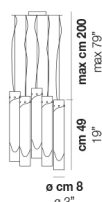

LIO SP 1 P

TECHNICAL DATA:

CERTIFICATIONS:

LIGHT SOURCES

LED	Power	Voltage	Beam Angle	Light Output
LED 2700K DIM2	1x9 W	34 V	220-240 V 50/60 Hz	G9 Led 2700 K 9 W 34 V 1100 lm DIM2 Phase Cut
LED 2700K DIM3	1x9 W	34 V		Led 2700 K 9 W 34 V 1100 lm DIM3 0-10V, Push
LED 3000K DIM2	1x9 W	34 V		Led 3000 K 9 W 34 V 1200 lm DIM2 Phase Cut
LED 3000K DIM3	1x9 W	34 V		Led 3000 K 9 W 34 V 1200 lm DIM3 0-10V, Push

VOLUME	Mc 0,01
GROSS WEIGHT	Kg 2
NET WEIGHT	Kg 1

download

SHADE FINISHING

CRBC

FRAME FINISHING

NI

OTHER VERSION AVAILABLE

Click on the version to go to the web version of the product

LIO SP 5