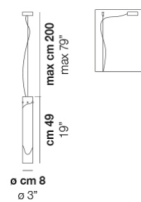

LIO SP 1 P

TECHNICAL DATA:

CERTIFICATIONS:

LIGHT SOURCES

LED	Power	Voltage	Beam Angle	Light Output
LED 2700K DIM2	1x9 W	34 V	220-240 V 50/60 Hz	G9 Led 2700 K 9 W 34 V 1100 lm DIM2 Phase Cut
LED 2700K DIM3	1x9 W	34 V		Led 2700 K 9 W 34 V 1100 lm DIM3 0-10V, Push
LED 3000K DIM2	1x9 W	34 V		Led 3000 K 9 W 34 V 1200 lm DIM2 Phase Cut
LED 3000K DIM3	1x9 W	34 V		Led 3000 K 9 W 34 V 1200 lm DIM3 0-10V, Push

VOLUME	Mc 0,01
GROSS WEIGHT	Kg 2
NET WEIGHT	Kg 1

download

SHADE FINISHING

CRBC

FRAME FINISHING

NI

OTHER VERSION AVAILABLE

Click on the version to go to the web version of the product