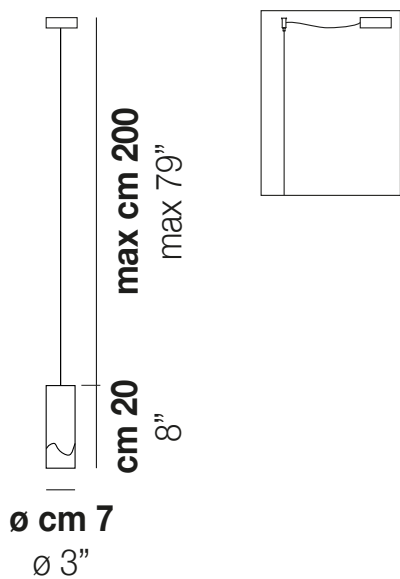

LIO SP 1 P

TECHNICAL DATA:

CERTIFICATIONS:

LIGHT SOURCES

LED	Power	Voltage	Beam Angle	Light Output
LED 2700K DIM2	1x9 W	34 V	220-240 V 50/60 Hz	G9 Led 2700 K 9 W 34 V 1100 lm DIM2 Phase Cut
LED 2700K DIM3	1x9 W	34 V		Led 2700 K 9 W 34 V 1100 lm DIM3 0-10V, Push
LED 3000K DIM2	1x9 W	34 V		Led 3000 K 9 W 34 V 1200 lm DIM2 Phase Cut
LED 3000K DIM3	1x9 W	34 V		Led 3000 K 9 W 34 V 1200 lm DIM3 0-10V, Push

VOLUME	Mc 0,01
GROSS WEIGHT	Kg 2
NET WEIGHT	Kg 1

download

SHADE FINISHING

CRBC

FRAME FINISHING

NI

OTHER VERSION AVAILABLE

Click on the version to go to the web version of the product