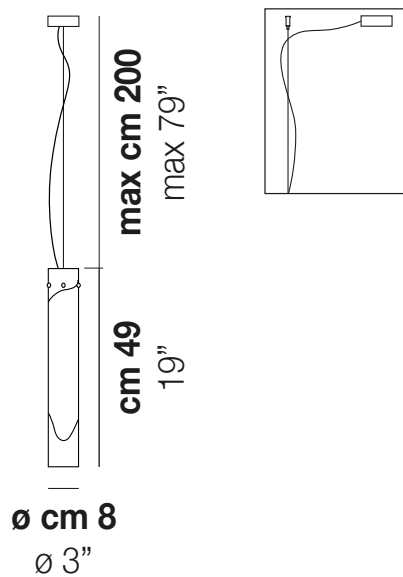

### TECHNICAL DATA:

### LIGHT SOURCES

| LED            | Power  | Voltage               | Beam Angle                                    |
|----------------|--------|-----------------------|---|
| LED 2700K DIM2 | 1x77W  | 220-240 V<br>50/60 Hz | E27   |
| LED 2700K DIM3 | 1x12 W | 35 V                  | Led 2700 K 12 W 35 V 1500 lm DIM2 Phase Cut   |
| LED 3000K DIM2 | 1x12 W | 35 V                  | Led 2700 K 12 W 35 V 1500 lm DIM3 0-10V, Push |
| LED 3000K DIM3 | 1x12 W | 35 V                  | Led 3000 K 12 W 35 V 1600 lm DIM2 Phase Cut   |
|                |        |                       | Led 3000 K 12 W 35 V 1600 lm DIM3 0-10V, Push |

|              |         |
|--------------|---------|
| VOLUME       | Mc 0,05 |
| GROSS WEIGHT | Kg 3    |
| NET WEIGHT   | Kg 1,5  |

download