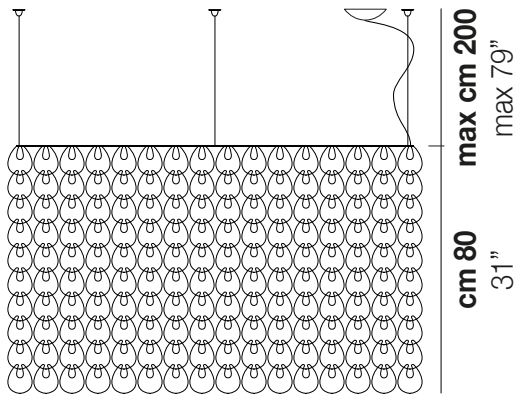

GIOGALI SP RE1

cm 120 x 40
47" x 16"

TECHNICAL DATA:

CERTIFICATIONS:

LIGHT SOURCES

10x77W 220-240 V E27
50/60 Hz

VOLUME Mc 0,57
GROSS WEIGHT Kg 55
NET WEIGHT Kg 30

download