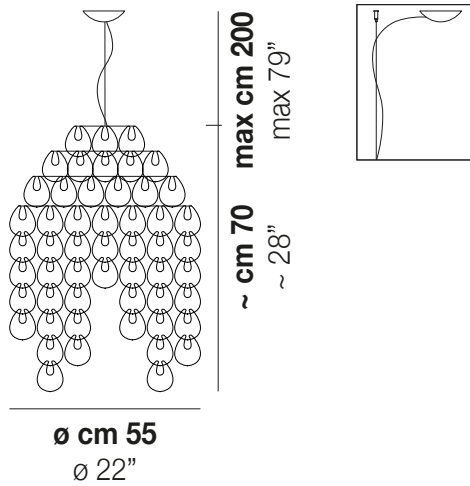

GIOGALI SP JEL

TECHNICAL DATA:

CERTIFICATIONS:

LIGHT SOURCES

1x77W 220-240 V E27
50/60 Hz

VOLUME Mc 0,36
GROSS WEIGHT Kg 28
NET WEIGHT Kg 18

download

SHADE FINISHING