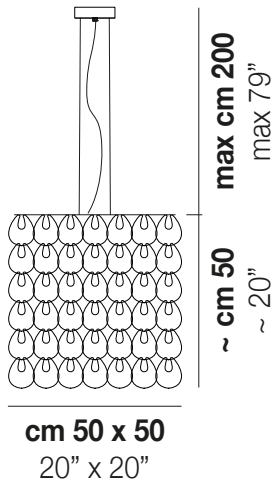

GIOGALI SP CUB

TECHNICAL DATA:

CERTIFICATIONS:

LIGHT SOURCES

3x77W 220-240 V
50/60 Hz E27

VOLUME Mc 0,38
GROSS WEIGHT Kg 43
NET WEIGHT Kg 30

download

SHADE FINISHING